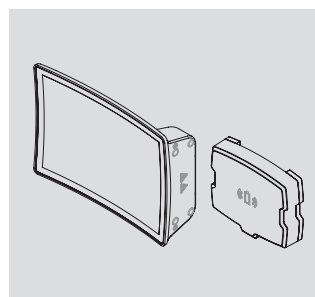

ENTICE MAGNIFICATION MIRROR WITH INDUCTIVE CHARGING DOCK
Model Number:
ENTICEDOCK