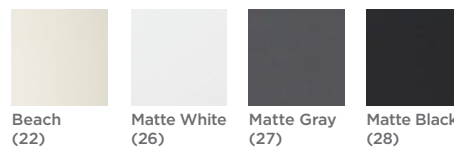

STOCK COLORS

Mirror
(10)

Tinted Gray
Mirror (11)

Black
(20)

White
(21)

CLASSIC COLORS

Beach
(22)

Matte White
(26)

Matte Gray
(27)

Matte Black
(28)

SPECIAL ORDER COLORS

Satin Bronze
(12)

Satin White
(19)

Ocean
(23)

Smoke
Screen (24)

Silver
Screen (25)

LEG FINISHES

Brushed
Nickel (71)

Brushed
Black (74)

Chrome
(76)

ADD-ON ACCESSORIES

VANITY TOPS AND SINKS

Stone vanity tops are available in Lava Black, Stone Gray or Quartz White and include a separate white rectangular sink. White glass vanity tops with integrated glass sinks can help you build a look you'll love.