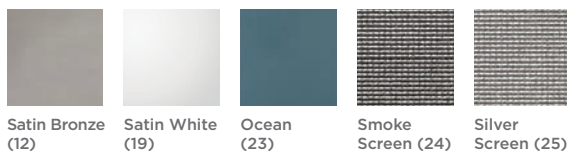

STOCK COLORS

Mirror
(10)

Tinted Gray
Mirror (11)

Black
(20)

White
(21)

CLASSIC COLORS

Beach
(22)

Matte White
(26)

Matte Gray
(27)

Matte Black
(28)

SPECIAL ORDER COLORS

Satin Bronze
(12)

Satin White
(19)

Ocean
(23)

Smoke
Screen (24)

Silver
Screen (25)

LEG FINISHES

Brushed
Nickel (71)

Brushed
Black (74)

Chrome
(76)

ADD-ON ACCESSORIES

VANITY TOPS AND SINKS

Stone vanity tops are available in Lava Black, Stone Gray or Quartz White and include a separate white rectangular sink. White glass vanity tops with integrated glass sinks can help you build a look you'll love.