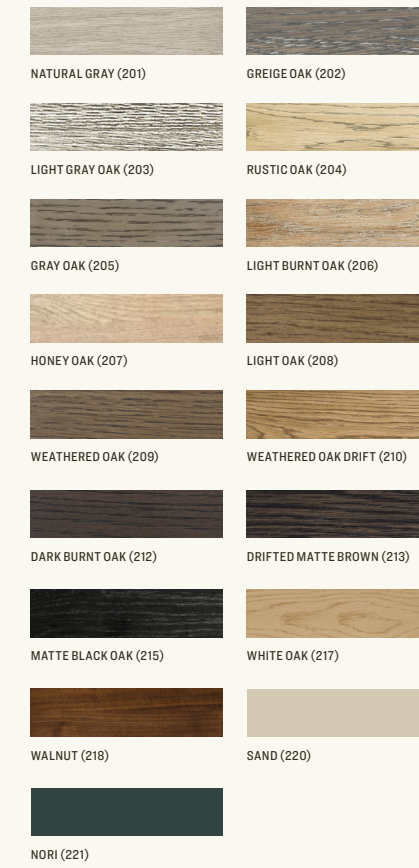

Craft Series Wood Finishes