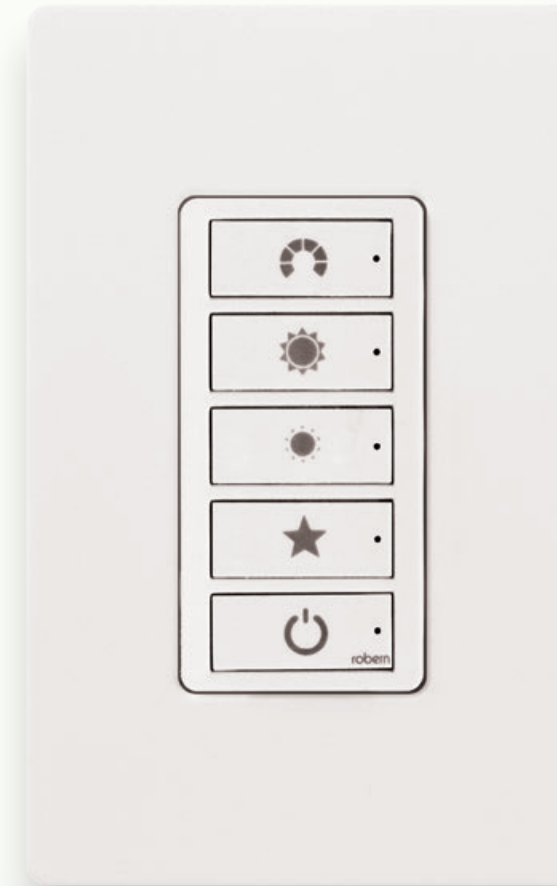

SIZES

LIGHTING OPTIONS

InLine 2.0 Dimmable
Warm White (3000K)

InLine 2.0 Tunable
Dimmable and Tunable White (2700K-5600K)
SWAY Light Control required

Lutron C•L LED Dimmers for InLine 2.0 Dimmable

Robern SWAY Light Control (Required) for InLine 2.0 Tunable

SWAY™ Light Control

Effortlessly change the atmosphere in a room at the touch of a button, creating luxuriously adaptive lighting schemes that enhance the way the space is used throughout the day.

Our proprietary SWAY Control provides unparalleled control over the room lighting environment with one-touch dimming, color tuning, and personalized presets — so your desired ambiance is always one touch away.

Wallplate sold separately

-  **Color Tuning**
Tap multiple times to quickly tune color temperature. Press and hold to fine-tune color temperature.
-  **Increase Brightness**
Tap multiple times to quickly increase brightness. Press and hold to smoothly increase brightness.
-  **Decrease Brightness**
Tap multiple times to quickly decrease brightness. Press and hold to smoothly decrease brightness.
-  **Favorites**
Tap to cycle through three preset combinations of color and brightness or replace with your own favorites.
-  **Power**
Tap to turn lights on or off.