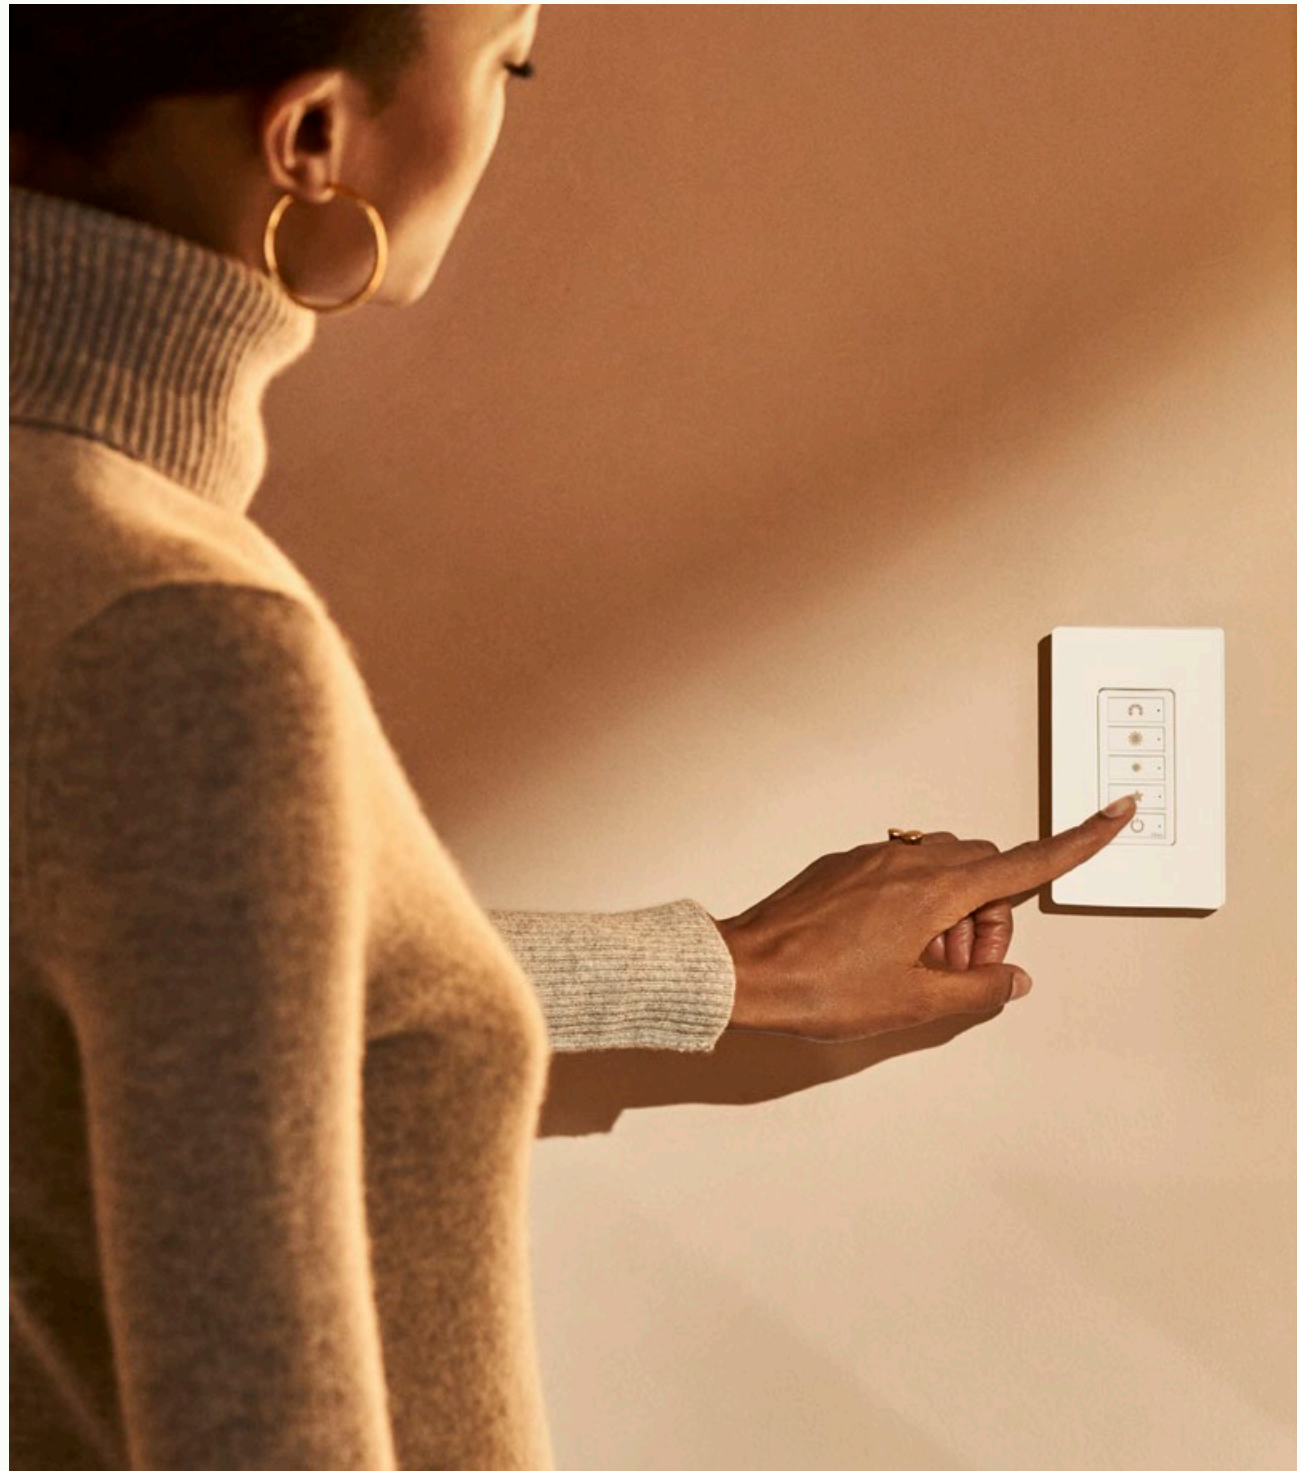

SWAY™ Light Control

Effortlessly change the atmosphere in a room at the touch of a button, creating luxuriously adaptive lighting schemes that enhance the way the space is used throughout the day.