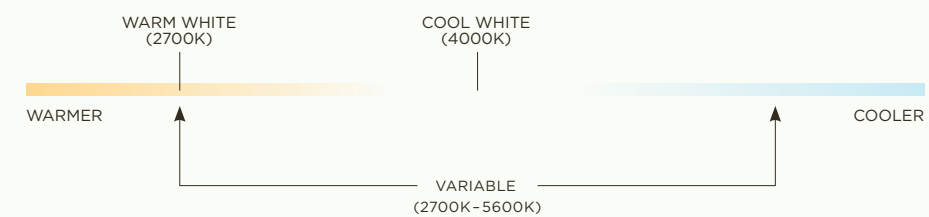

SIZES AND STYLE OPTIONS

LIGHTING OPTIONS

Warm White (3000K)

- Controllable features:
- Dimmable

Profiles Lighting

Inspired by elements of art deco design, the Profiles Collection adds drama to your space with statement pieces that won't sacrifice modern functionality. Fine-tune your lighting with flicker-free dimming and adjustable color temperature.

SIZES AND FRAME FINISHES

LIGHTING OPTIONS

Warm White (2700K)
Controllable features:
• Dimmable

Cool White (4000K)
Controllable features:
• Dimmable

Variable (2700K-5600K)
Controllable features:
• Dimmable
• Tunable