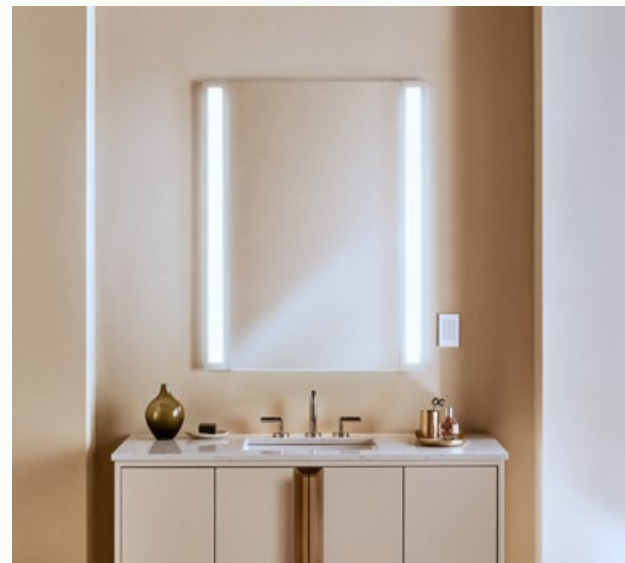

Grooming

Select 100% brightness and a crisp color temperature (5000K) for up-close tasks like shaving and cosmetic application. Vertical lighting eliminates harsh shadows on the face for optimal visibility.