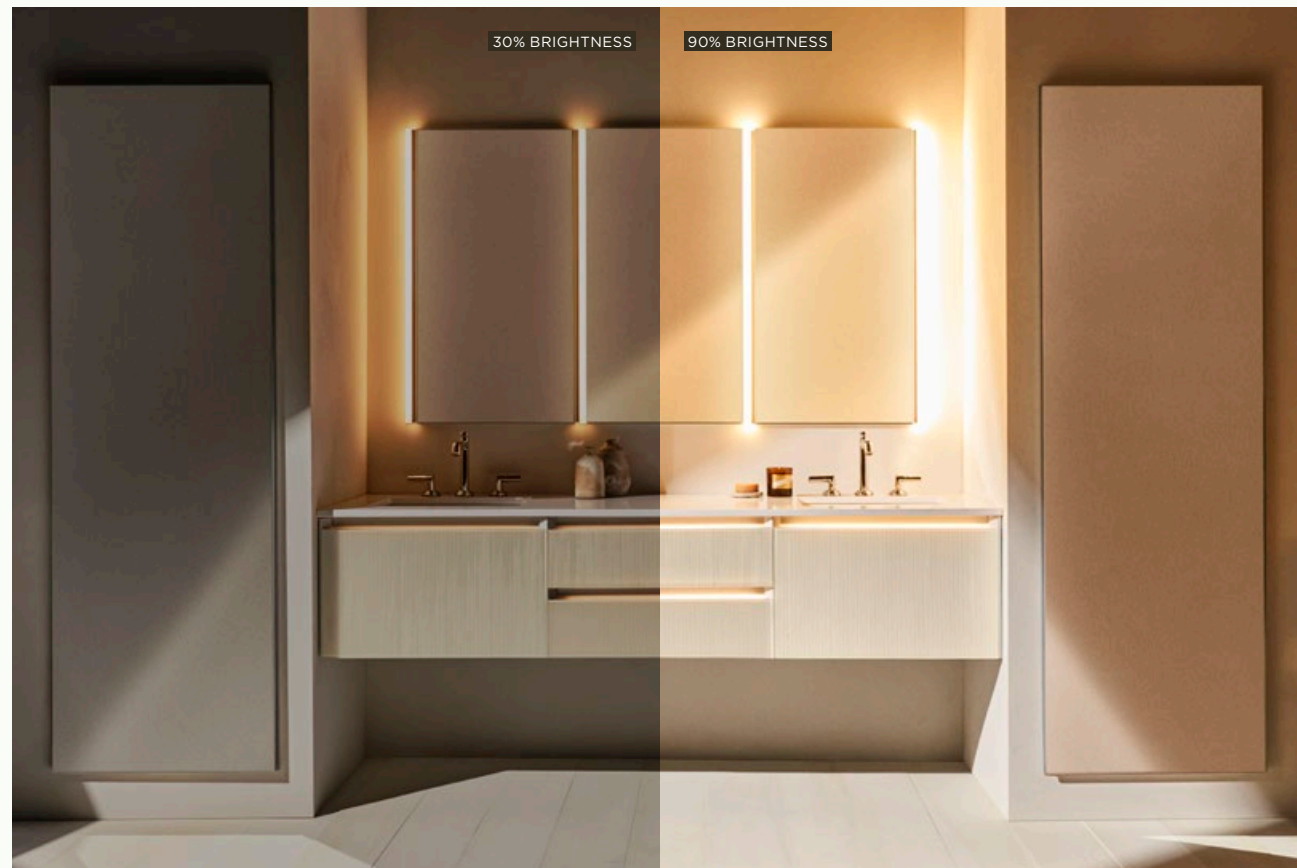

Elevate Your Environment

Experience lighting that adapts to your precise needs. With Robern dimming and color tuning technology, you can optimize brightness and color temperature to align with your daily routine and circadian rhythms.

DIMMING

Flicker-free dimming allows you to select the ideal brightness for any task — from bright task lighting in the morning to soft wayfinding light at night.