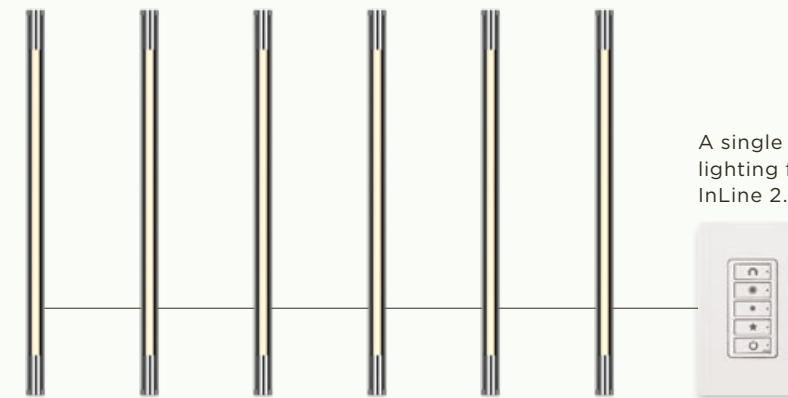

A single SWAY Control can adjust lighting for up to six Tenor or InLine 2.0 Tunable lights.