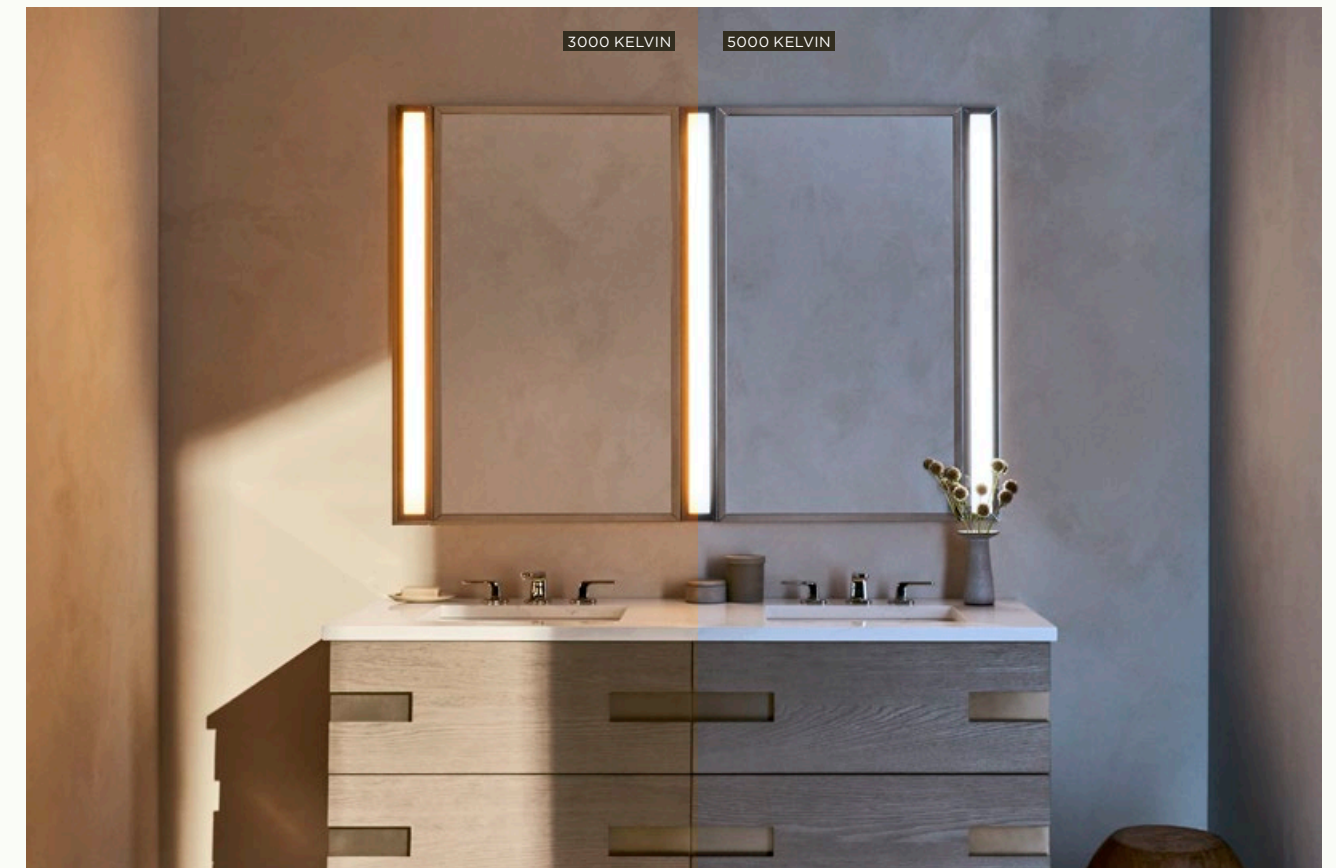

COLOR TUNING

Fine-tune the color temperature to reflect the various environments you'll encounter throughout the day — whether it's an outdoor hike, a bright office, or a candlelit dinner.