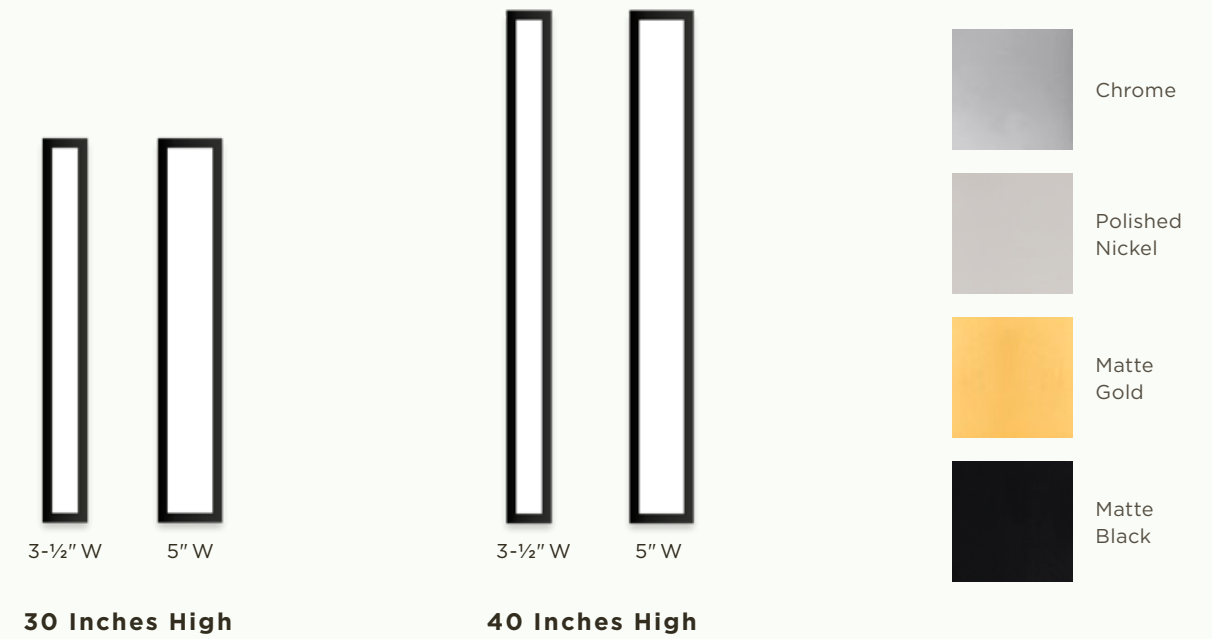

SIZES AND FRAME FINISHES