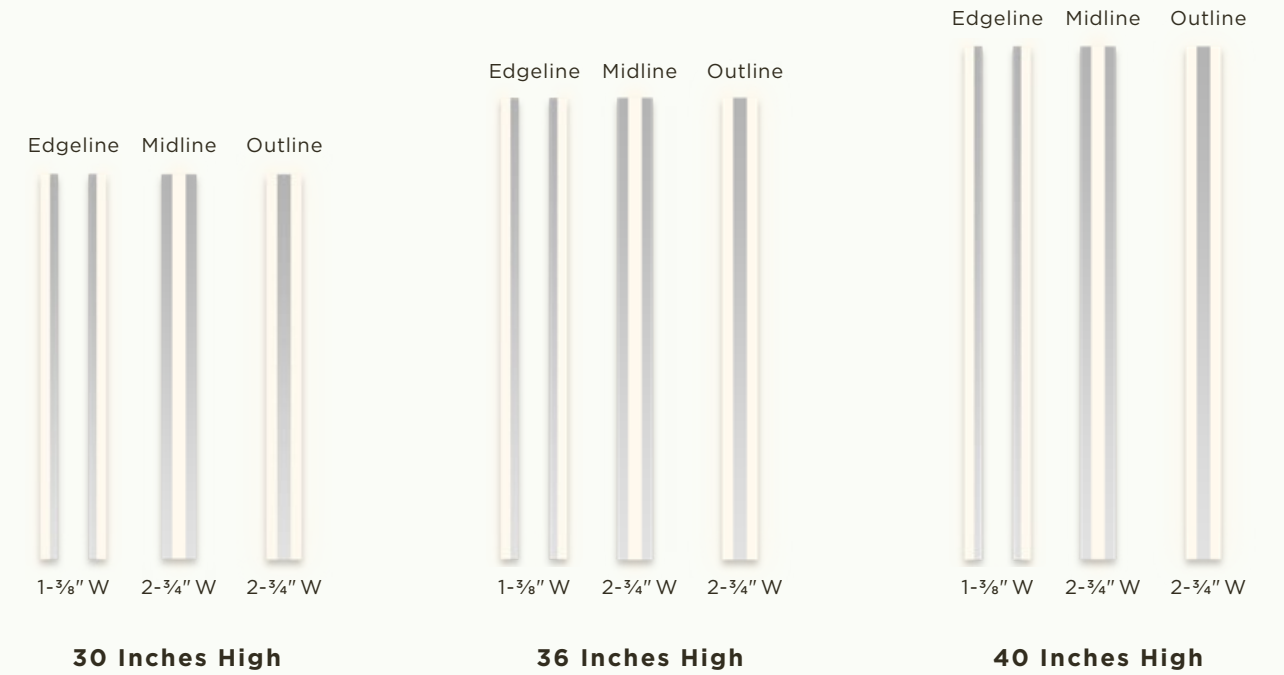

SIZES AND STYLE OPTIONS