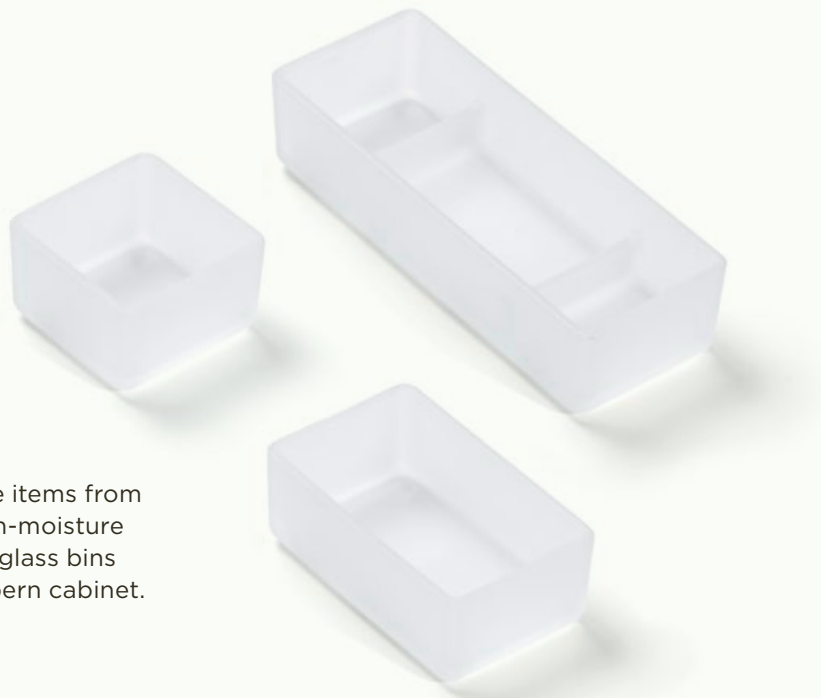

GLASS STORAGE BINS

Maximize storage space and keep loose items from spilling out of the cabinet. Ideal for high-moisture environments, these stylish and sturdy glass bins are designed to seamlessly fit your Robern cabinet.