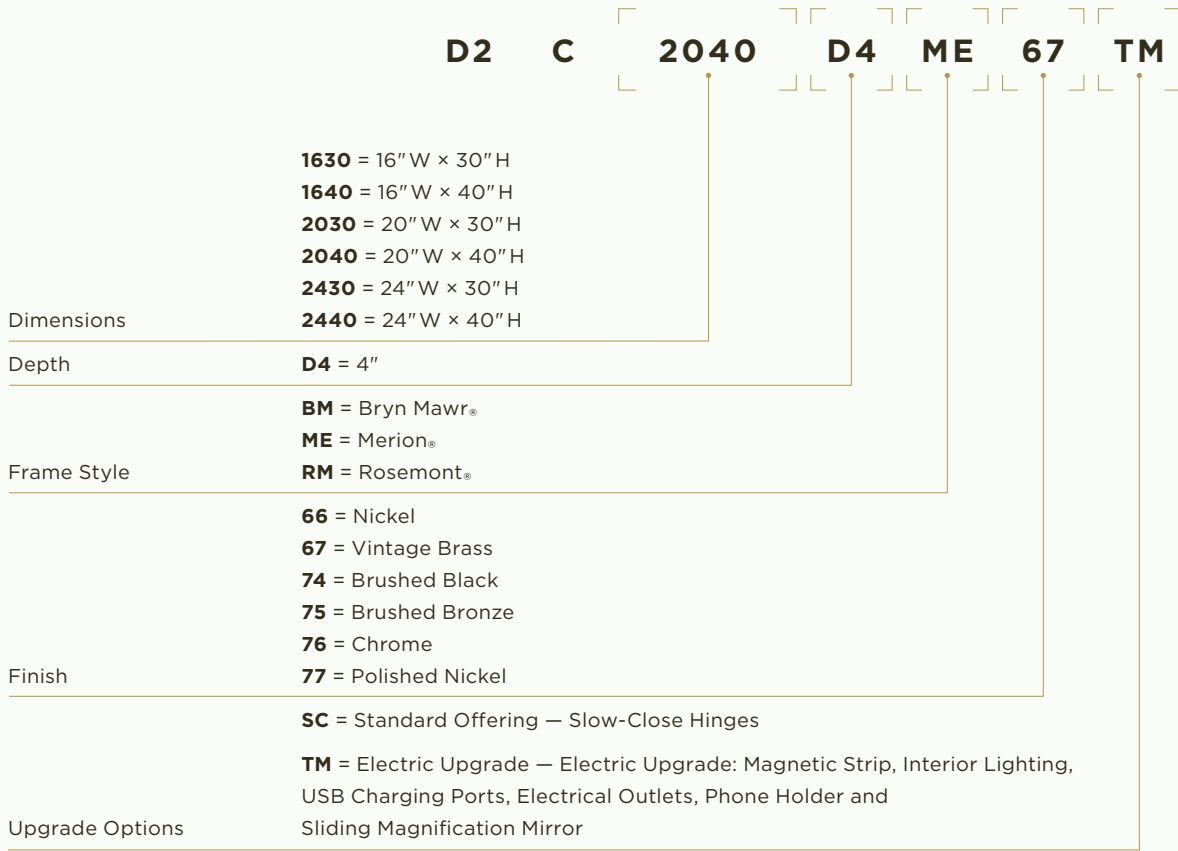

Examples

Single Cabinet Recessed-Mount Installation

- (1) **D2C2040D4RM67TM**: Main Line 20" W × 40" H × 4" D Medicine Cabinet, Rosemont Frame, Vintage Brass, Electric Upgrade

Single Cabinet Surface-Mount Installation

- (1) **D2C2040D4RM67TM**: Main Line 20" W × 40" H × 4" D Medicine Cabinet, Rosemont Frame, Vintage Brass, Electric Upgrade
- (1) **P2SMKIT40D4P**: Surface-Mount Kit for 40" H × 4" D cabinet

Model Number Key

D **M** **2040** **ME** **67**

Dimensions

1630 = 16" W x 30" H
1640 = 16" W x 40" H
2030 = 20" W x 30" H
2040 = 20" W x 40" H
2430 = 24" W x 30" H
2440 = 24" W x 40" H

Frame Style

BM = Bryn Mawr®
ME = Merion®
RM = Rosemont®