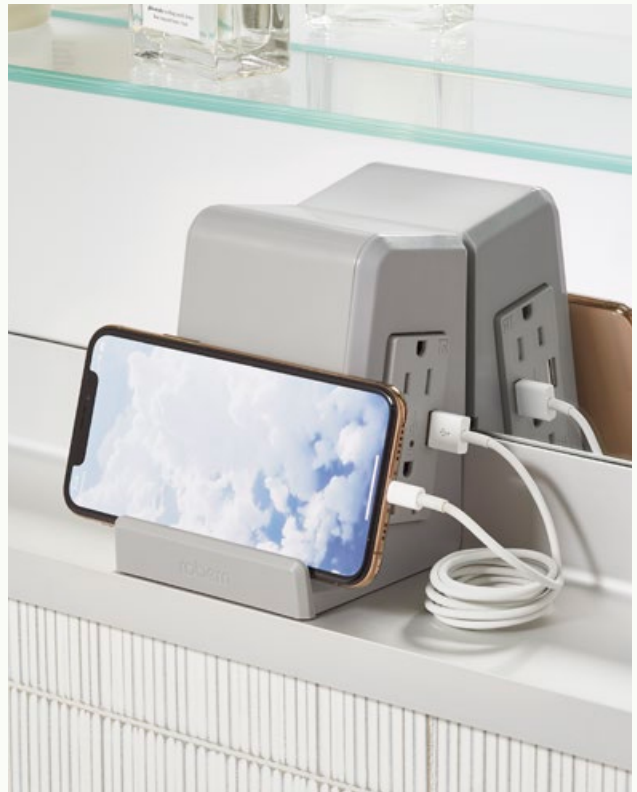

Brushed Black (74)

Choose your Product

4 CHOOSE YOUR FEATURES

Slow-Close Hinges

Electric Upgrade

Power your styling tools and recharge your devices with built-in electrical outlets and USB ports — so you can stay connected without cluttering up your space.