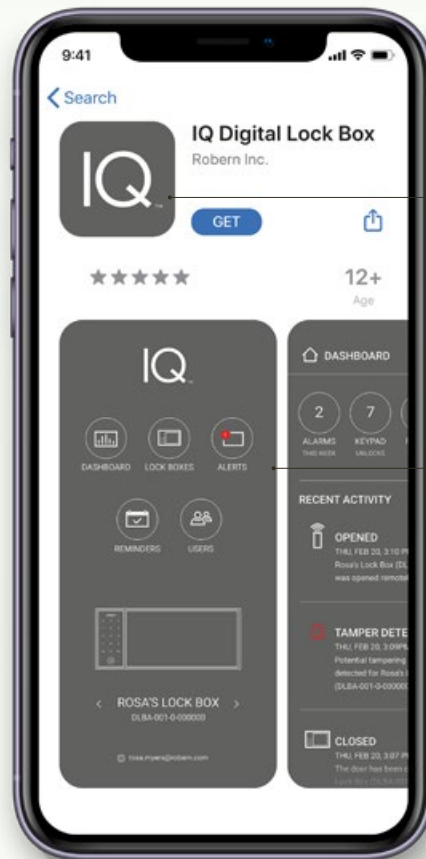

20 ERGONOMICS

- 20 | Push-to-Open Kit
- 21 | Handle Kit
- 22 | Pull-Out Magnification Mirror
- 23 | Compact Adjustable Magnification Mirror

24 COMPARISON CHART

Safety

Designed to mount seamlessly and securely into your Robern cabinet, the IQ™ Digital Lock Box features improved technology to keep your most important items secure. Keep personal items, valuables, and medication safely hidden away from young hands and prying eyes for complete peace of mind.

INTRODUCING IQ™ DIGITAL LOCK BOX

PEACE OF MIND

Touch Keypad

Protect personal items and valuables with a passcode for secure access.

Keyed Entry

A physical key can be hidden for backup, to ensure access when it's needed.

TOTAL CONTROL

The IQ Digital Lock Box app offers intelligent monitoring, scheduling, and notifications — no matter where you are. Simply install the app on your smartphone or sign into the IQ Web Portal for on-the-go access. Monitor multiple lock boxes, schedule reminders, unlock remotely, and get real-time alerts when the lock box is accessed.

IQ App

Monitor multiple lock boxes and unlock remotely using the IQ smartphone app.

Notifications

Schedule medication reminders and receive notifications when lock box activity takes place.

ATTENTION TO DETAIL