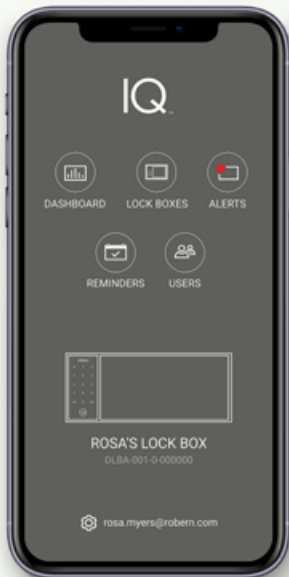

TOTAL CONTROL

The IQ Digital Lock Box app offers intelligent monitoring, scheduling, and notifications — no matter where you are. Simply install the app on your smartphone or sign into the IQ Web Portal for on-the-go access. Monitor multiple lock boxes, schedule reminders, unlock remotely, and get real-time alerts when the lock box is accessed.

IQ App

Monitor multiple lock boxes and unlock remotely using the IQ smartphone app.

Notifications

Schedule medication reminders and receive notifications when lock box activity takes place.

ATTENTION TO DETAIL

The IQ™ Digital Lock Box is complementary to the gray hue within the interior of Robern cabinets, so it blends seamlessly for inconspicuous storage. A built-in anodized aluminum shelf matches the cabinet interior, while the water-resistant exterior helps protect your products, medications, and valuables from moisture.

SUPPORT

With key code entry and remote access via smartphone, the IQ Digital Lock Box gives you total control over your personal items. Set medication reminders, get usage updates, and receive alerts if tampering is detected. Support is available at support@robern.com.