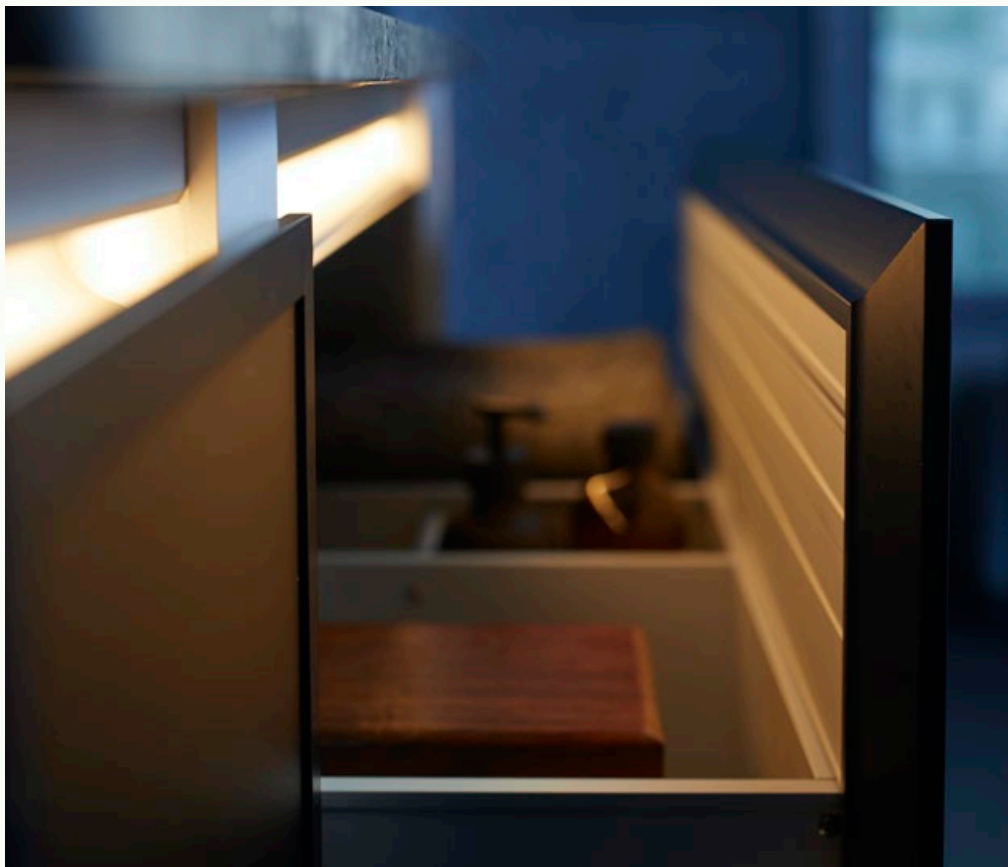

Soft LED lighting illuminates the drawer interiors to help you locate items in the middle of the night and provides way-finding light without fully disrupting your sleep cycle. Choose from two color temperatures to coordinate with your bathroom lighting and accompanying Robern lighted products.