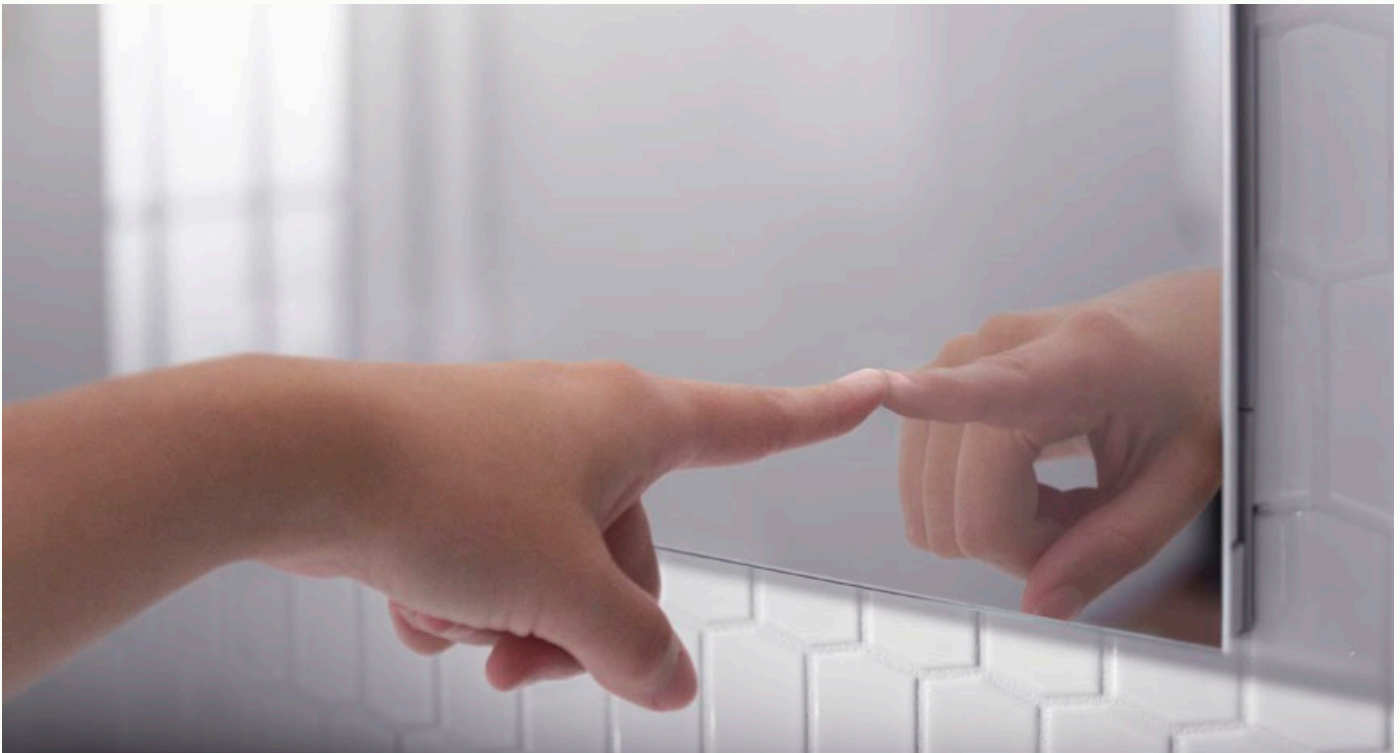

VAHAIRORG

For all 15" H Vanities except 24" W Plumbing Drawer
8- $\frac{1}{4}$ " W \times 4- $\frac{1}{2}$ " H \times 6- $\frac{7}{8}$ " D

Ergonomics

Intuitive functionality allows you to move effortlessly through morning and evening routines. Choose from accessories that enhance the ergonomics in your space for unparalleled convenience, accessibility, and ease of use.