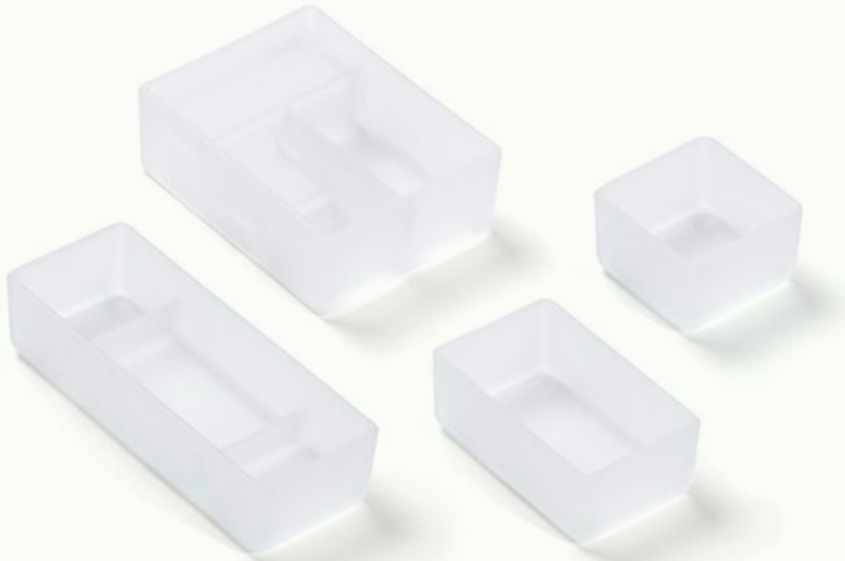

Electrical outlets feature three plugs and a convenient switch that powers the entire unit, so you can safely leave your styling tools plugged in when not in use.

Storage

Create a well-appointed storage solution that complements your design and keeps your styling space clutter-free. Upgrade your cabinet with inspired organizational accessories that store your essentials out of sight, but within easy reach.

GLASS BINS AND ACCESSORY TRAYS

Keep loose items from spilling out of the cabinet or rolling around the vanity with glass bins and accessory trays. Glass and aluminum construction make them ideal for high-moisture environments, while maximizing storage. Both are easy to clean, removable and long lasting.