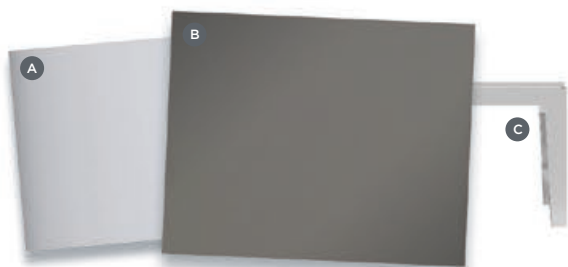

NEW!

PROFILES® FREESTANDING VANITIES

MODEL	COLOR	LIST PRICE USD	LIST PRICE CAD
PROFILES FREESTANDING VANITIES			
24" W: False Front Top Drawer, Plumbing Bottom Drawer, Polished Stainless Steel Legs			
VP24H3D21A11N76	Tinted Gray Mirror, Chrome	$4049	$5249
VP24H3D21A21N76	White, Chrome	$4049	$5249
VP24H3D21A26N76	Matte White, Chrome	$4849	$6299
VP24H3D21A27N76	Matte Gray, Chrome	$4849	$6299
30" W: False Front Top Drawer, Plumbing Bottom Drawer, Polished Stainless Steel Legs			
VP30H3D21A11N76	Tinted Gray Mirror, Chrome	$4949	$6429
VP30H3D21A21N76	White, Chrome	$4949	$6429
VP30H3D21A26N76	Matte White, Chrome	$5749	$7479
VP30H3D21A27N76	Matte Gray, Chrome	$5749	$7479
36" W: False Front Top Drawer, Plumbing Bottom Drawer, Polished Stainless Steel Legs			
VP36H3D21A11N76	Tinted Gray Mirror, Chrome	$5849	$7599
VP36H3D21A21N76	White, Chrome	$5849	$7599
VP36H3D21A26N76	Matte White, Chrome	$6649	$8649
VP36H3D21A27N76	Matte Gray, Chrome	$6649	$8649

Total Drawer Height: 22½"

Overall Height: 34½"

Vanity Top sold separately

COLOR OPTIONS

- **A** PROFILES METAL FRAME IN CHROME
- **B** PROFILES VANITY GLASS IN TINTED GRAY MIRROR
- **C** POLISHED STAINLESS STEEL LEG FINISH