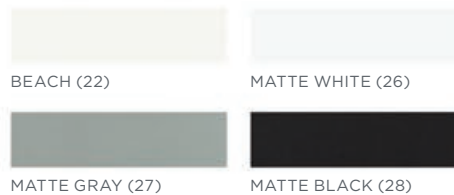

CLASSIC PALETTE