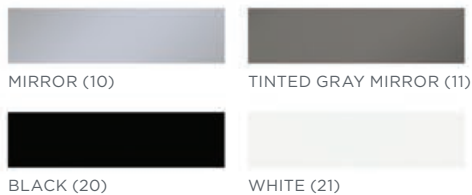

Vanity Top and Side Kits sold separately	FOR 21" D VANITIES WITH NIGHT LIGHT			
	24" W × 7-½" H × 21" D: Selectable Night Light, 2700K/4000K Temperature (Warm/Cool Light)			
	VM24H1D21R__S	Essentials Palette (10, 11, 20, 21)	$999	$1299
	VM24H1D21R__S	Classic Palette (22, 26, 27, 28, 60, 61)	$1299	$1699
	VM24H1D21R__S	Inspire Palette (12, 19, 23, 24, 25)	$1599	$2079
	30" W × 7-½" H × 21" D: Selectable Night Light, 2700K/4000K Temperature (Warm/Cool Light)			
	VM30H1D21R__S	Essentials Palette (10, 11, 20, 21)	$1299	$1699
	VM30H1D21R__S	Classic Palette (22, 26, 27, 28, 60, 61)	$1599	$2079
	VM30H1D21R__S	Inspire Palette (12, 19, 23, 24, 25)	$1899	$2479
	36" W × 7-½" H × 21" D: Selectable Night Light, 2700K/4000K Temperature (Warm/Cool Light)			
	VM36H1D21R__S	Essentials Palette (10, 11, 20, 21)	$1599	$2079
	VM36H1D21R__S	Classic Palette (22, 26, 27, 28, 60, 61)	$1899	$2479
VM36H1D21R__S	Inspire Palette (12, 19, 23, 24, 25)	$2199	$2849	

COLOR OPTIONS

ESSENTIALS PALETTE