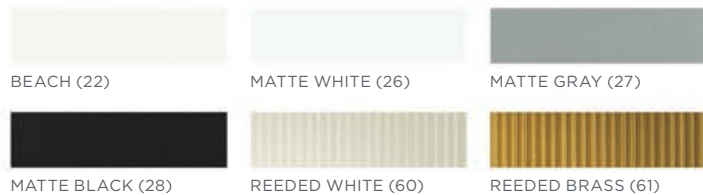

CLASSIC PALETTE