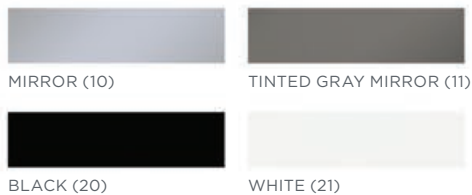

NEW!

FALSE FRONTS FOR PROFILES® MODULAR VANITIES

	MODEL	PALETTE (COLOR CODE)	LIST PRICE USD	LIST PRICE CAD	
Vanity Top and Side Kits sold separately	FOR 18" D VANITIES				
	24" W × 7-½" H × 18" D				
			Essentials Palette (10, 11, 20, 21)		
	VP24H1D18R__N__		Metal Frame (76, 77)	$949	$1229
			Metal Frame (82, 83)	$1049	$1349
			Classic Palette (22, 26, 27, 28)		
	VP24H1D18R__N__		Metal Frame (76, 77)	$1249	$1629
			Metal Frame (82, 83)	$1349	$1749
			Inspire Palette (12, 19, 23)		
	VP24H1D18R__N__		Metal Frame (76, 77)	$1549	$1999
			Metal Frame (82, 83)	$1649	$2149
	30" W × 7-½" H × 18" D				
		Essentials Palette (10, 11, 20, 21)			
VP30H1D18R__N__		Metal Frame (76, 77)	$1449	$1879	
		Metal Frame (82, 83)	$1549	$1999	
		Classic Palette (22, 26, 27, 28)			
VP30H1D18R__N__		Metal Frame (76, 77)	$1749	$2279	
		Metal Frame (82, 83)	$1849	$2399	
		Inspire Palette (12, 19, 23)			
VP30H1D18R__N__		Metal Frame (76, 77)	$2049	$2649	
		Metal Frame (82, 83)	$2149	$2799	
36" W × 7-½" H × 18" D					
		Essentials Palette (10, 11, 20, 21)			
VP36H1D18R__N__		Metal Frame (76, 77)	$1949	$2529	
		Metal Frame (82, 83)	$2049	$2649	
		Classic Palette (22, 26, 27, 28)			
VP36H1D18R__N__		Metal Frame (76, 77)	$2249	$2929	
		Metal Frame (82, 83)	$2349	$3049	
		Inspire Palette (12, 19, 23)			
VP36H1D18R__N__		Metal Frame (76, 77)	$2549	$3299	
		Metal Frame (82, 83)	$2649	$3449	

COLOR OPTIONS

ESSENTIALS PALETTE