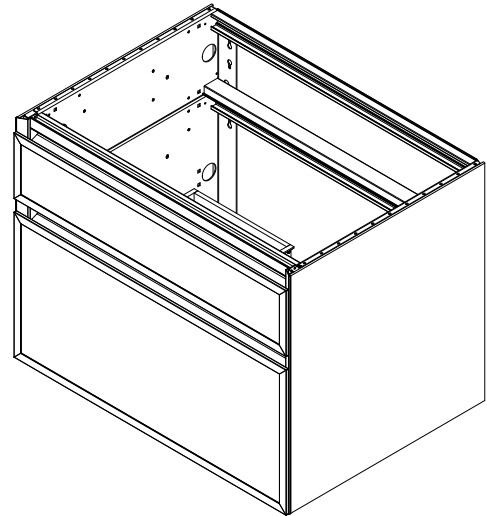

Dimensions

Width: 30-1/8" (764 mm)
Depth: 21-7/8" (555 mm)
Height: 22-1/2" (572 mm)

Construction

- All aluminum and glass construction - aluminum structural frame and drawer sides, glass drawer fronts, and safety backed glass drawer bottom
- Heavy duty, full extension, soft close drawers slides
- Glass fronts and side kits are replaceable
- Industrial grade installation hardware

- Other widths available - 60-1/4" (1530 mm)
- In drawer electrical outlets

Model Number Key

30 XXXX 00 S A 0004

Width	30 = 30-1/8" (764 mm) vanity
Glass and Frame Color	5882 = Acrobaleno glass with Matte Gold frame 5983 = Luna glass with Matte Black frame
Night light	S = Selectable Night Light (2700/4000 Kelvin)
Includes	A = Vanity and Side Kits Only
Configuration	00004 = Powder Bathroom (H1 Tip Out, H2 Plumbing Drawer, H3 Side Kit Pair)

Dimensions

Width: 60-1/4" (1530 mm)
Depth: 21-7/8" (555 mm)
Height: 22-1/2" (572 mm)

Construction

- All aluminum and glass construction - aluminum structural frame and drawer sides, glass drawer fronts, and safety backed glass drawer bottoms
- Heavy duty, full extension, soft close drawers slides
- Glass fronts and side kits are replaceable
- Industrial grade installation hardware