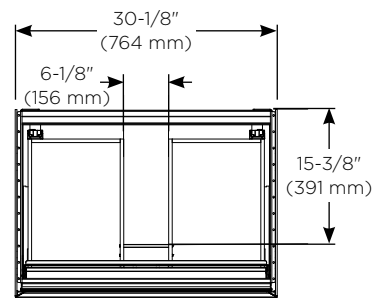

Electrical System

- Night light - 12VDC plug-in transformer
  Locate wall outlet as per installation instructions
- Optional In-drawer 3 outlet and switch box accessory - plug-in cord 120VAC 20A outlet

Optional Accessories

- Insert Plumbing Drawer (VADRAWER30P)
- In drawer electrical outlets (VAELECTRIC21)
- Assorted glass bins:
  - Divided storage (GLASSBIN6.38)
  - Small (GLASSBIN3.25)
  - Medium (GLASSBIN5.25)
  - Large (GLASSBIN8.5)
- Hair Styling Organizer (VAHAIRORG)

Top view for plumbing