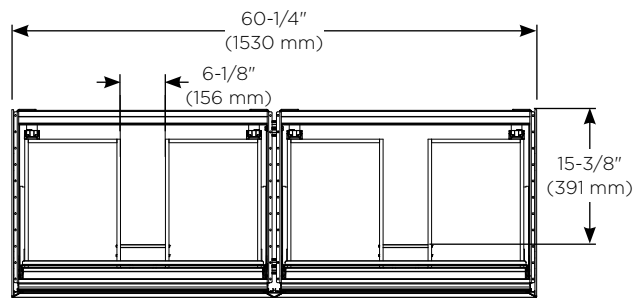

Electrical System

- Night light - 12VDC plug-in transformer
  Locate wall outlet as per installation instructions
- Optional In-drawer 3 outlet and switch box accessory - plug-in cord 120VAC 20A outlet

Optional Accessories

- Insert Plumbing Drawer (VADRAWER30P)
- In drawer electrical outlets (VAELECTRIC21)
- Assorted glass bins:
  - Divided storage (GLASSBIN6.38)
  - Small (GLASSBIN3.25)
  - Medium (GLASSBIN5.25)
  - Large (GLASSBIN8.5)
- Hair Styling Organizer (VAHAIRORG)

Top view for plumbing