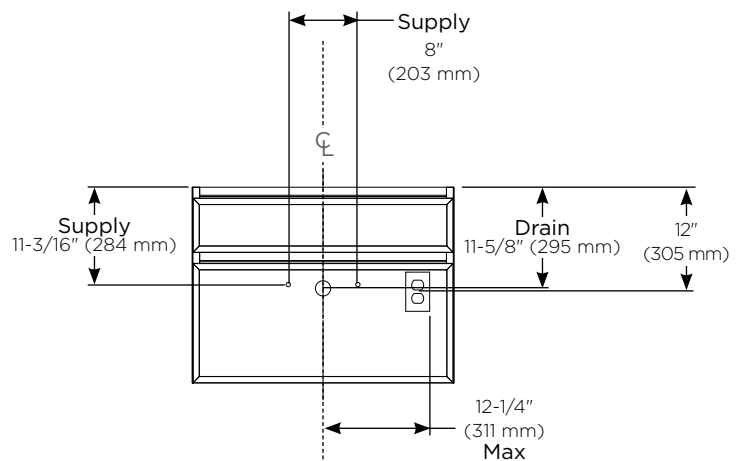

Dimensions

Width: 30-1/8" (764 mm)
Depth: 21-7/8" (555 mm)
Height: 22-1/2" (572 mm)

Construction

- All aluminum and glass construction - aluminum structural frame and drawer sides, glass drawer fronts, and safety backed glass drawer bottom
- Heavy duty, full extension, soft close drawers slides
- Glass fronts and side kits are replaceable
- Industrial grade installation hardware

Top view for plumbing

Side view for plumbing

Front view

Installation Notes

Install this product according to the installation guide.

- Special site preparation is required. Wall bracing and Robern supplied hardware are recommended.
- The plumbing must be roughed into the plumbing cutout area of the vanity. Refer to the sink rough-in and the vanity rough-in for proper placement. The water supply and drain lines must be installed before installing the vanity.

Dimensions

Width: 60-1/4" (1530 mm)
Depth: 21-7/8" (555 mm)
Height: 22-1/2" (572 mm)

Construction

- All aluminum and glass construction - aluminum structural frame and drawer sides, glass drawer fronts, and safety backed glass drawer bottoms
- Heavy duty, full extension, soft close drawers slides
- Glass fronts and side kits are replaceable
- Industrial grade installation hardware