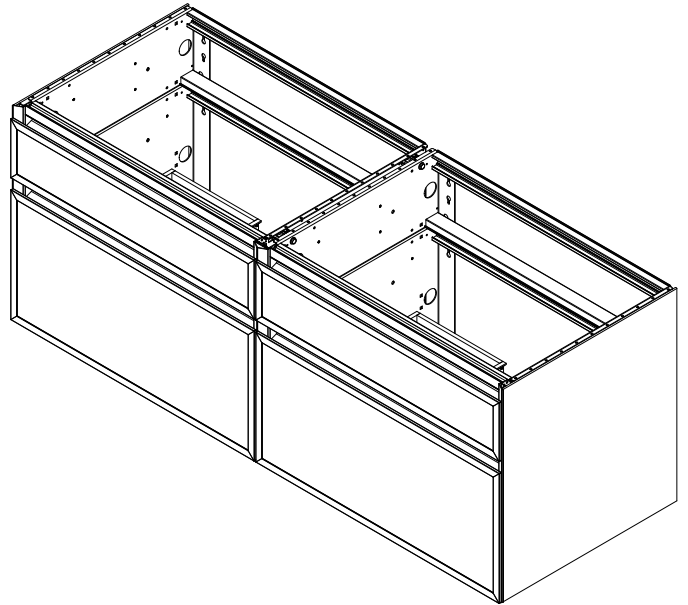

Features

- Handleless ergonomic continuous drawers
- Quality handcrafted patterns are unique and unrepeatable which means no two pieces are alike
- Matches fixtures in your styling space with Matte Gold and Matte Black metal frame finishes
- Pairs with Profiles™ Medicine Cabinets, Profiles™ Lighting and Profiles™ Mirrors
- Upper drawers feature Tip-out front storage and lower H2 drawers have slow-close plumbing drawer features
- Integrated LED night light - Light bar built into top of each drawer provides drawer illumination in selectable 2700K or 4000K
- Includes 4 fully adjustable glass drawer dividers for bottom drawer
- Includes 2 glass bin
- Includes Antique Mirror Sidekits

Dimensions

Width: 60-1/4" (1530 mm)
Depth: 21-7/8" (555 mm)
Height: 22-1/2" (572 mm)

Construction

- All aluminum and glass construction - aluminum structural frame and drawer sides, glass drawer fronts, and safety backed glass drawer bottoms
- Heavy duty, full extension, soft close drawers slides
- Glass fronts and side kits are replaceable
- Industrial grade installation hardware

Codes/Standards Applicable

- Night Light is ETL certified to:
  - UL 2108
  - CSA Standard C22.2 No. 250
- Optional Electric outlet accessory is ETL certified to:
  - UL 1363
  - CSA Standard C22.2 No. 21

Options

- Other widths available - 30-1/8" (764 mm)
- In drawer electrical outlets

Model Number Key

60 XXXX 00 S A 0005

Width	60 = 60-1/4" (1530 mm) vanity
Glass and Frame Color	5882 = Acrobaleno glass with Matte Gold frame 5983 = Luna glass with Matte Black frame
Night light	S = Selectable Night Light (2700/4000 Kelvin)
Includes	A = Vanity and Side Kits Only
Configuration	00005 = Master Bathroom (H1 Tip Out x 2, H2 Plumbing Drawer x 2, H3 Side Kit Pair)