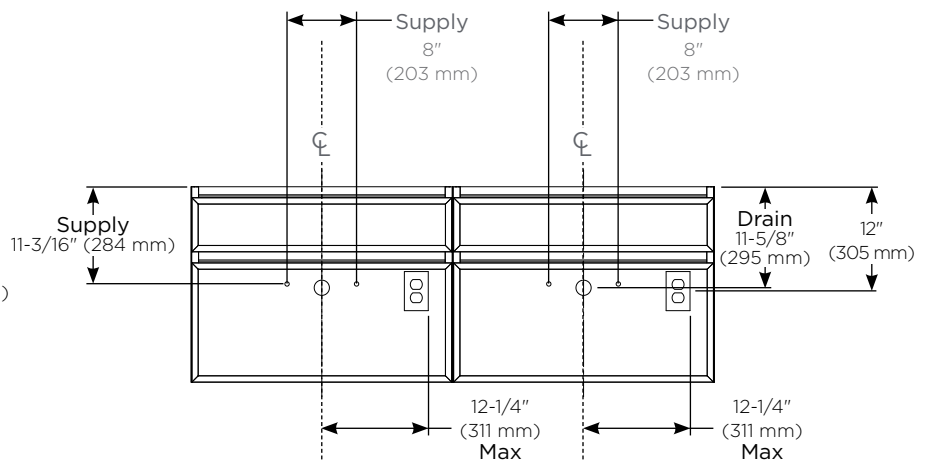

Dimensions

Width: 30-1/8" (764 mm)
Depth: 21-7/8" (555 mm)
Height: 22-1/2" (572 mm)

Construction

- All aluminum and glass construction - aluminum structural frame and drawer sides, glass drawer fronts, and safety backed glass drawer bottom
- Heavy duty, full extension, soft close drawers slides
- Glass fronts and side kits are replaceable
- Industrial grade installation hardware

Dimensions

Width: 60-1/4" (1530 mm)
Depth: 21-7/8" (555 mm)
Height: 22-1/2" (572 mm)

Construction

- All aluminum and glass construction - aluminum structural frame and drawer sides, glass drawer fronts, and safety backed glass drawer bottoms
- Heavy duty, full extension, soft close drawers slides
- Glass fronts and side kits are replaceable
- Industrial grade installation hardware

Electrical System

- Night light - 12VDC plug-in transformer
Locate wall outlet as per installation instructions
- Optional In-drawer 3 outlet and switch box accessory - plug-in cord 120VAC 20A outlet

Optional Accessories

Top view for plumbing

Side view for plumbing

Front view

Installation Notes

Install this product according to the installation guide.

- Special site preparation is required. Wall bracing and Robern supplied hardware are recommended.
- The plumbing must be roughed into the plumbing cutout area of the vanity. Refer to the sink rough-in and the vanity rough-in for proper placement. The water supply and drain lines must be installed before installing the vanity.