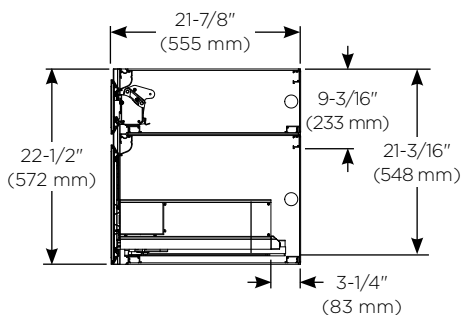

Side view for plumbing