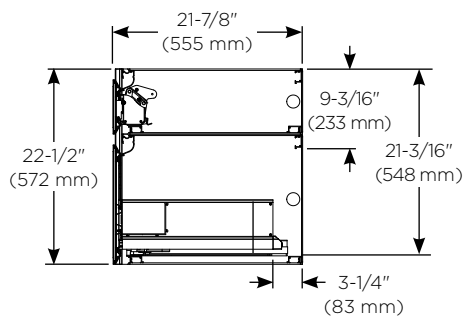

Side view for plumbing