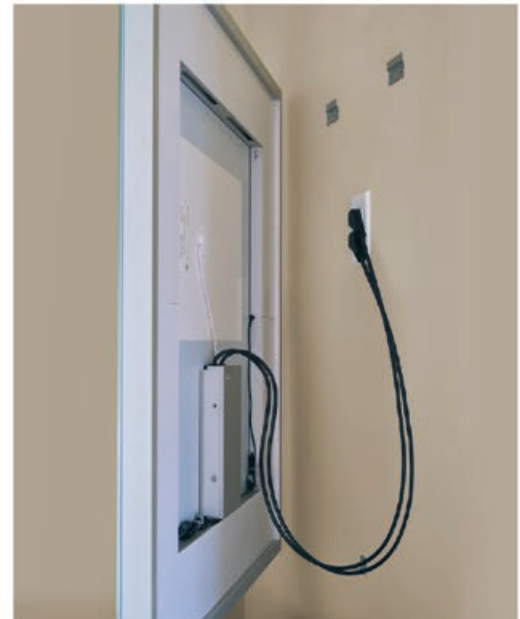

robern.

THE VITALITY[®] LIGHTED MIRROR COLLECTION

Perfect light is now within reach. The Vitality Lighted Mirror Collection offers thoughtful innovation, ease of installation, and the highest quality of lighting in its class — all in a sleek, sophisticated design that will elevate any styling space.

GLOW LIGHT PATTERN

Soft, ambient lighting is emitted from the edges of the mirror, illuminating the wall and creating a stunning silhouette effect.

NEW!

Rectangle Edge Lit

EDGE LIT LIGHT PATTERN

With vertical light bars ideal for ADA applications, the edge lit pattern provides bright task lighting on the front of the mirror and a soft glow from the sides.

WARM WHITE LED LIGHTING

Create a spa-inspired oasis with warm, relaxing tones (2700K) that complement indoor lighting.

COOL WHITE LED LIGHTING

Provide ideal task lighting with cool, energizing tones (4000K) that replicate natural daylight.

DEFOGGING Defogging technology ensures a clear reflection, so a steamy shower won't slow down the morning routine.

EASE OF INSTALLATION With simple plug-in installation and durable pinch cleat mounting, the Plug and Hang™ system makes installation effortless for both new construction and renovations.