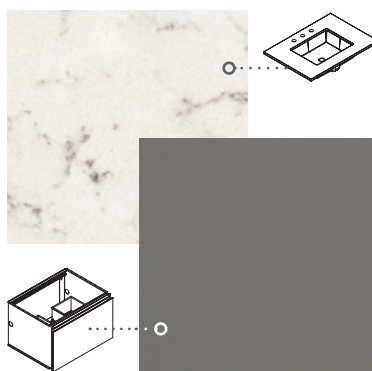

VANITY CONFIGURATION OPTIONS

COLORS

1
 DECORATIVE GLASS VANITY IN WHITE
 WITH ENGINEERED STONE VANITY TOP
 IN STONE GRAY (SILESTONE® EXPO GREY)

2
 DECORATIVE GLASS VANITY IN TINTED
 GRAY MIRROR WITH ENGINEERED
 STONE VANITY TOP IN SILESTONE LYRA