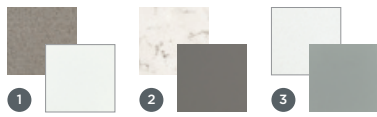

VANITY CONFIGURATION OPTIONS

COLORS

1
 DECORATIVE GLASS VANITY IN WHITE
 WITH ENGINEERED STONE VANITY TOP
 IN STONE GRAY (SILESTONE® EXPO GREY)

2
 DECORATIVE GLASS VANITY IN TINTED
 GRAY MIRROR WITH ENGINEERED
 STONE VANITY TOP IN SILESTONE LYRA

3
 DECORATIVE GLASS VANITY IN MATTE GRAY
 WITH ENGINEERED STONE VANITY TOP IN
 QUARTZ WHITE (SILESTONE WHITE STORM)

Night Light

Engineered Stone Vanity Top

AVAILABLE
COLORS

CURATED CARTESIAN PRICE LIST

BASE UNIT MODELS

WIDTH	COLOR	SKU	LIST PRICE USD	LIST PRICE CAN
24" W	1	24219100NB00001	\$2,797	\$3,747
	2	24119400NB00001	\$3,197	\$4,247
	3	24279200NB00001	\$3,397	\$4,497
30" W	1	30219100NB00001	\$3,397	\$4,497
	2	30119400NB00001	\$3,797	\$5,047
	3	30279200NB00001	\$3,997	\$5,347
36" W	1	36219100NB00001	\$3,997	\$5,297
	2	36119400NB00001	\$4,397	\$5,847
	3	36279200NB00001	\$4,597	\$6,147
24" W	1	24219100NB00002	\$4,196	\$5,646
	2	24119400NB00002	\$4,596	\$6,146
	3	24279200NB00002	\$5,196	\$6,896
30" W	1	30219100NB00002	\$5,296	\$7,046
	2	30119400NB00002	\$5,696	\$7,596
	3	30279200NB00002	\$6,296	\$8,446
36" W	1	36219100NB00002	\$6,396	\$8,496
	2	36119400NB00002	\$6,796	\$9,046
	3	36279200NB00002	\$7,396	\$9,896
24" W	1	24219100NB00003	\$4,945	\$6,595
	2	24119400NB00003	\$5,345	\$7,095
	3	24279200NB00003	\$6,345	\$8,445
30" W	1	30219100NB00003	\$6,545	\$8,745
	2	30119400NB00003	\$6,945	\$9,295
	3	30279200NB00003	\$7,945	\$10,595
36" W	1	36219100NB00003	\$8,145	\$10,845
	2	36119400NB00003	\$8,545	\$11,395
	3	36279200NB00003	\$9,545	\$12,695