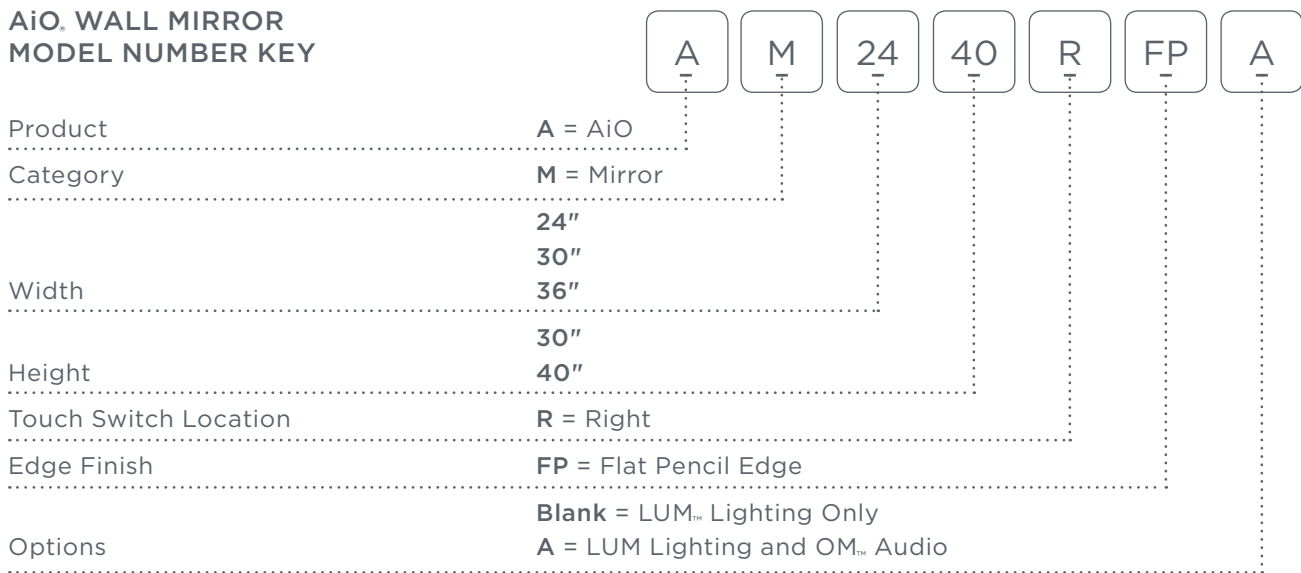

AiO WALL MIRROR MODEL NUMBER KEY

DISCOVER WHAT ROBERN CAN DO FOR YOU

Visit us at robern.com.