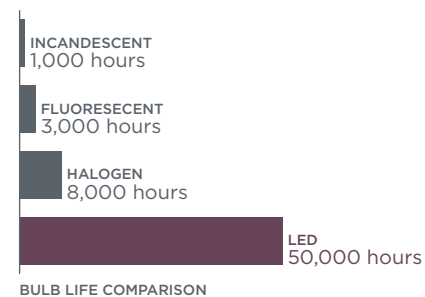

TECHNOLOGY

LUM™ LIGHTING

ONE-TOUCH TASK LIGHTING FOR YOUR BEST LOOK

LUM Lighting includes an integrated LED light, engine, and dimmer that provides high-efficiency illumination at a bright and beautiful 4000K color temperature. With smooth and continuous dimming – and no flicker, shimmer, pop-on, or buzzing – you can tune the high-quality light to create the perfect light for any task.

The elegant capacitive-touch dimming switch controls the LEDs from the mirror itself, adding convenience, and eliminating the guesswork that usually goes with pairing a LED and a dimmer.

OM™ AUDIO

OM Audio technology by Robern offers uniform sound versus directive sound from a single source speaker.

Uniform sound – Robern

Directive sound – Other

TRANSFORM A MIRROR INTO AN AUDIO SYSTEM

Embedded in the AiO. Wall Mirror are invisible speakers, a sound source with high-quality resonance you can feel but can't see. OM Audio transforms your mirror, generating sound into the entire space around the mirror, versus uni-direction sound from a traditional speaker.

Available with high fidelity Bluetooth® audio that allows you to connect your smart phone device with "Robern BT01" for a quality sound experience. If prompted for a pin, enter 0000.