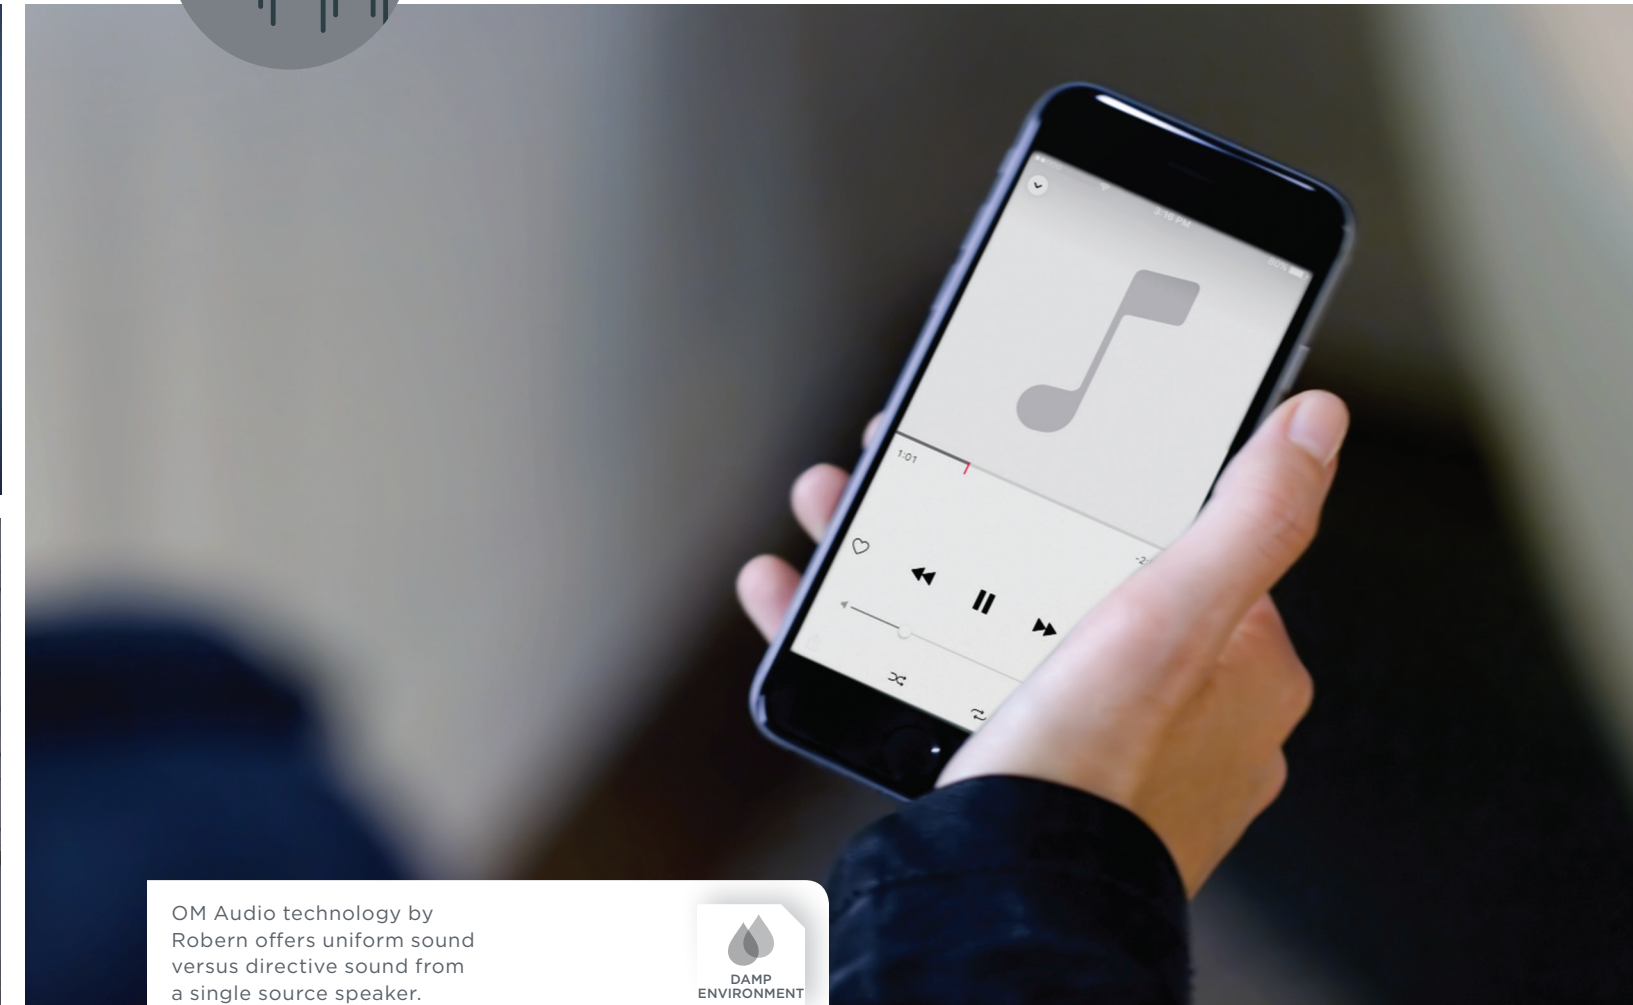

The elegant capacitive-touch dimming switch controls the LEDs from the mirror itself, adding convenience, and eliminating the guesswork that usually goes with pairing a LED and a dimmer.

OM™ AUDIO

OM Audio technology by Robern offers uniform sound versus directive sound from a single source speaker.