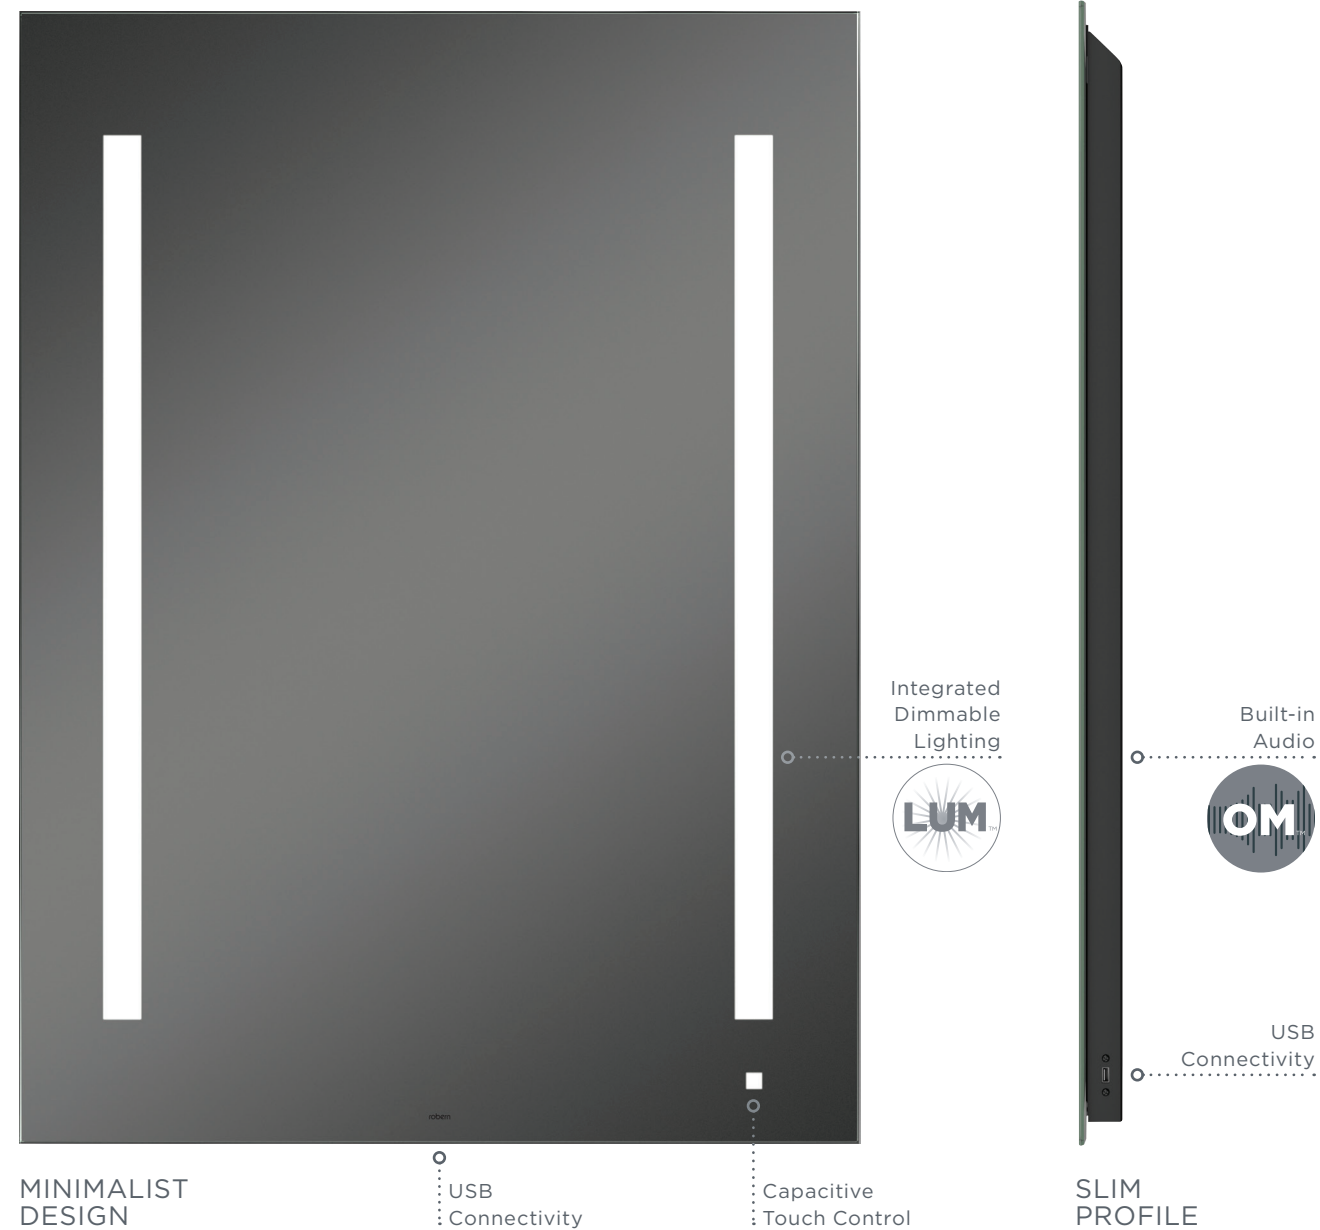

THE AiO® WALL MIRROR

Perfect task lighting and a minimalist aesthetic combine in the AiO Wall Mirror, providing you with a beautiful mirror that doubles as energy-saving lighting. Its thin profile hides a wealth of technology, including a capacitive-touch

dimming switch, built-in audio, and Bluetooth® connectivity. And with lighting built directly into the mirror, installation is simple and straightforward, for a sophisticated furnishing that's built to last.