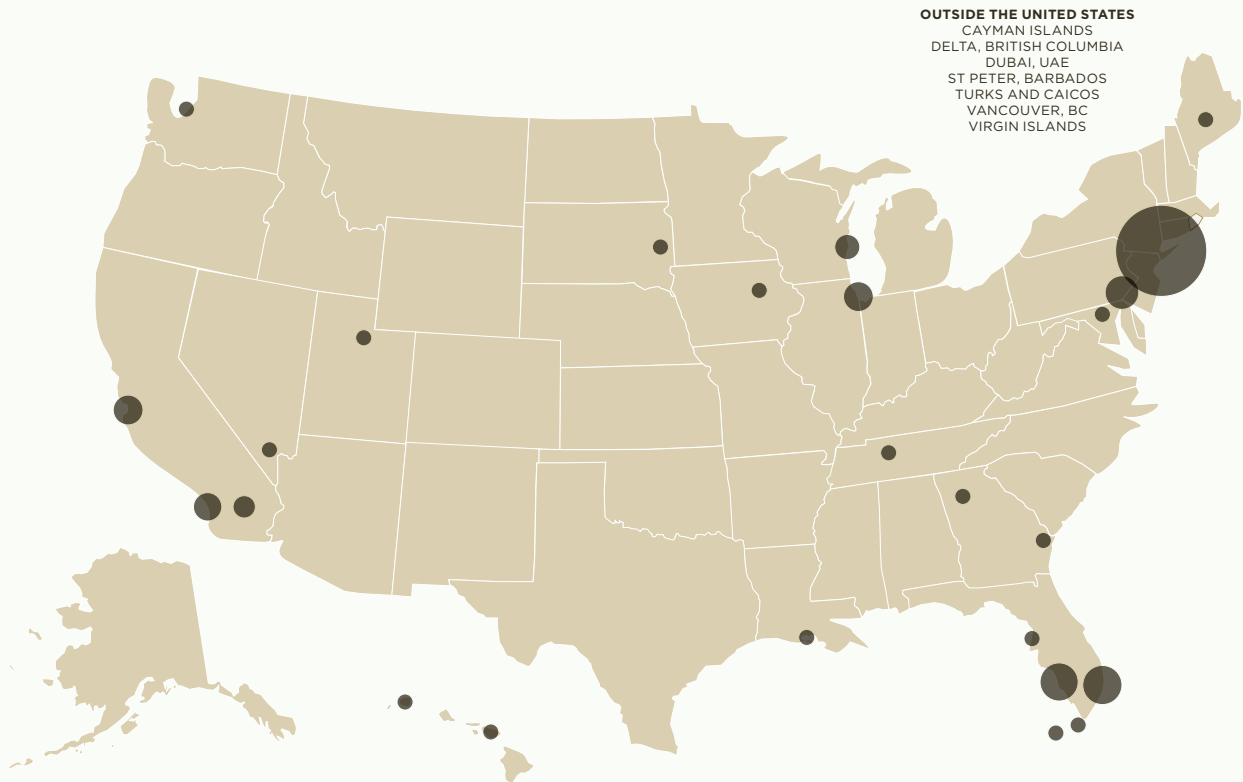

LUXURY COMMERCIAL PROJECTS

10 Madison Square West	New York, NY
10 Rittenhouse Square	Philadelphia, PA
100 Claremont	New York, NY
1010 Park Avenue	Manhattan, NY
1048 Manhattan Avenue	Brooklyn, NY
1059 3rd Avenue	Manhattan, NY
108 Chambers Street	New York, NY
131 Duane Street	New York, NY
139 E 23rd Street	New York, NY
150 East 78th Street	New York, NY
153 Green Street	Brooklyn, NY
199 Christie Street	New York, NY
200 E 83rd Street	New York, NY
205 Freeman Street	Brooklyn, NY
220 Central Park South	New York, NY
2439 38th Street	Astoria, NY
2525 Van Ness	San Francisco, CA
30 E 31st Street	New York, NY

30 Front Street	Brooklyn, NY
301 S Broad Street	Philadelphia, PA
33 Calvert	Harrison, NY
33 Queens Boulevard	New York, NY
380 Newark Avenue	Jersey City, NJ
56 Leonard Street	New York, NY
57-22 49th Street	Maspeth, NY
601 Washington	New York, NY
651 Bushwick	Brooklyn, NY
662 Pacific Street	Brooklyn, NY
706 Mission	San Francisco, CA
80/81 Street	New York, NY
85 Jay Street	New York, NY
856 Washington Avenue	Brooklyn, NY
92 Morningside Drive	New York, NY
99 Church Street	New York, NY
99 Franklin Street	Bangor, ME
99 Hudson	Jersey City, NJ