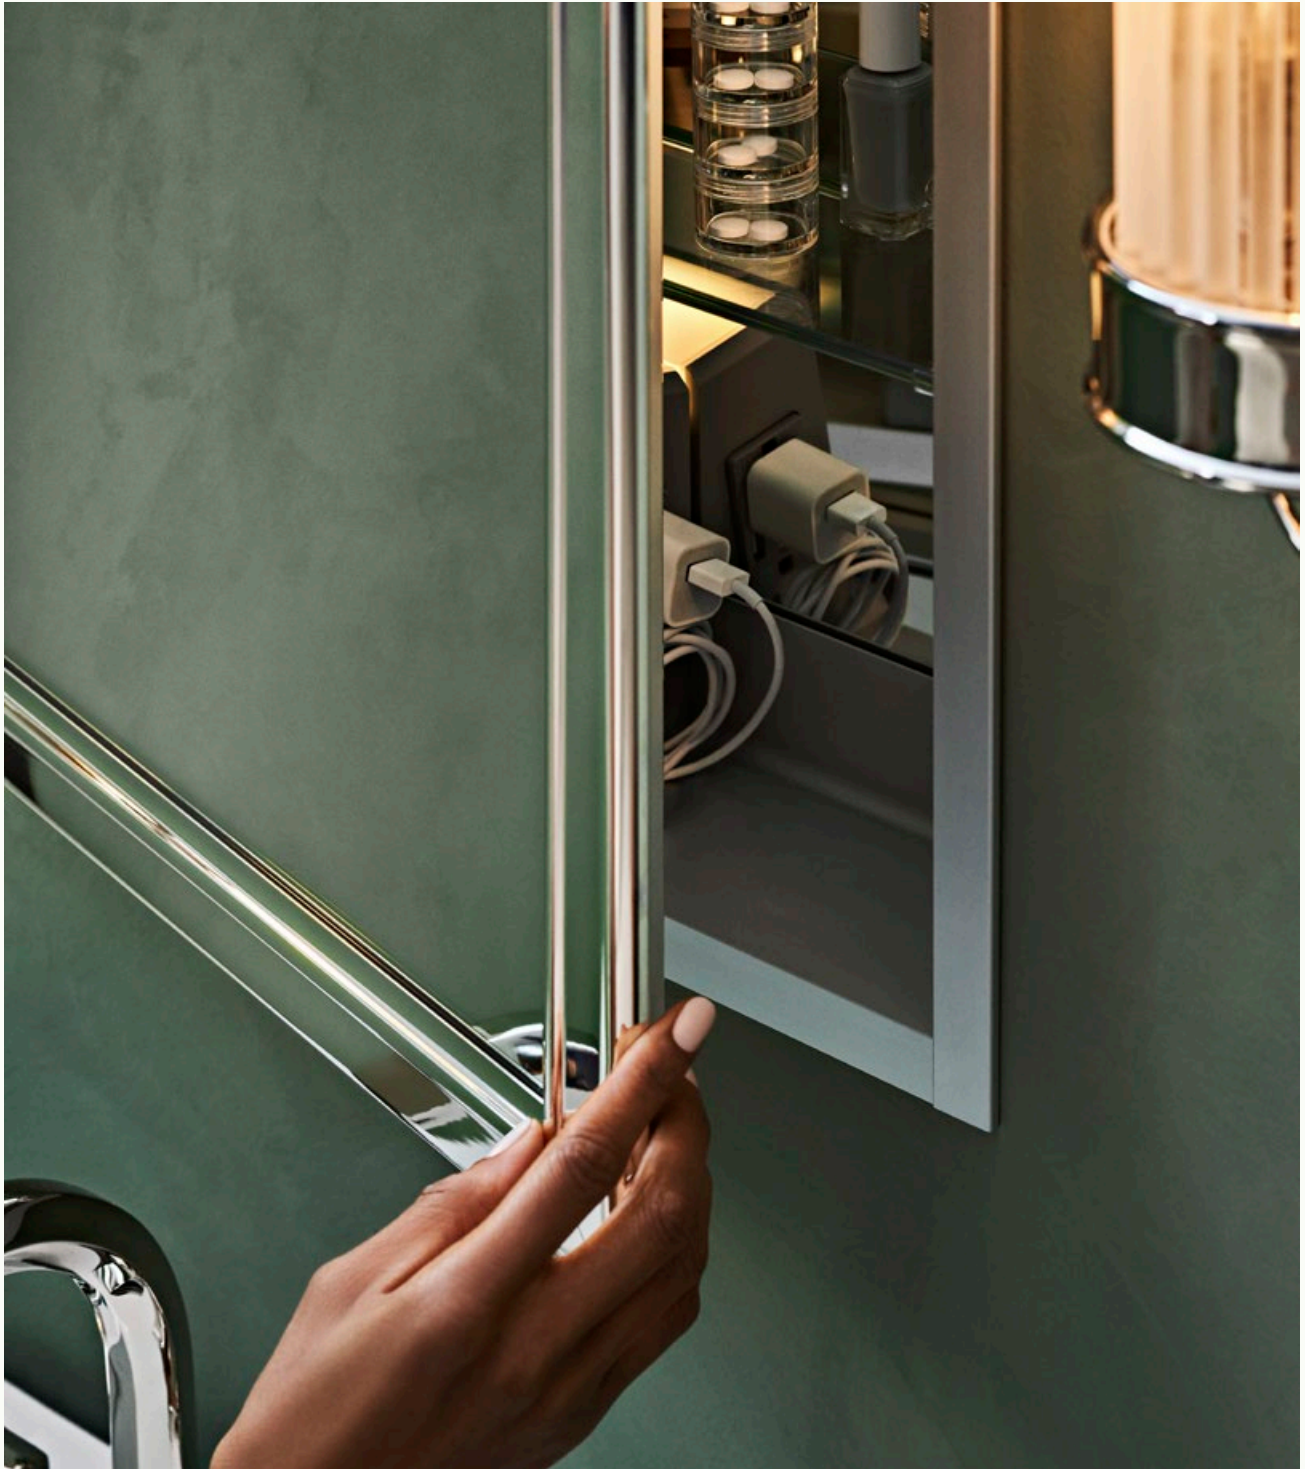

MEDICINE CABINETS

Robern medicine cabinets feature durable aluminum and glass construction for long-lasting beauty, along with optional electrical upgrades and organizational accessories. Group multiple cabinets together to maximize storage and create a stunning visual impact.