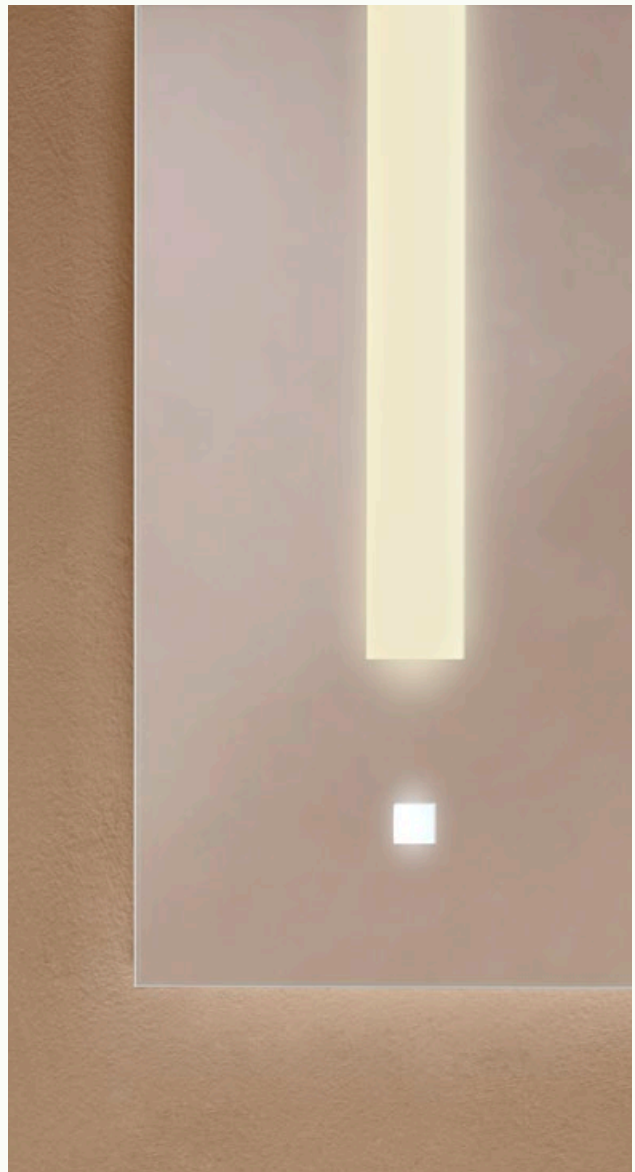

Lighted Mirrors

Shower Enclosures

Shower Hardware

Magnification Mirrors

MEDICINE
CABINETS

NIGHT LIGHT

Soft LED lighting illuminates your essentials and provides wayfinding light in the middle of the night.

CAPACITIVE CONTROL