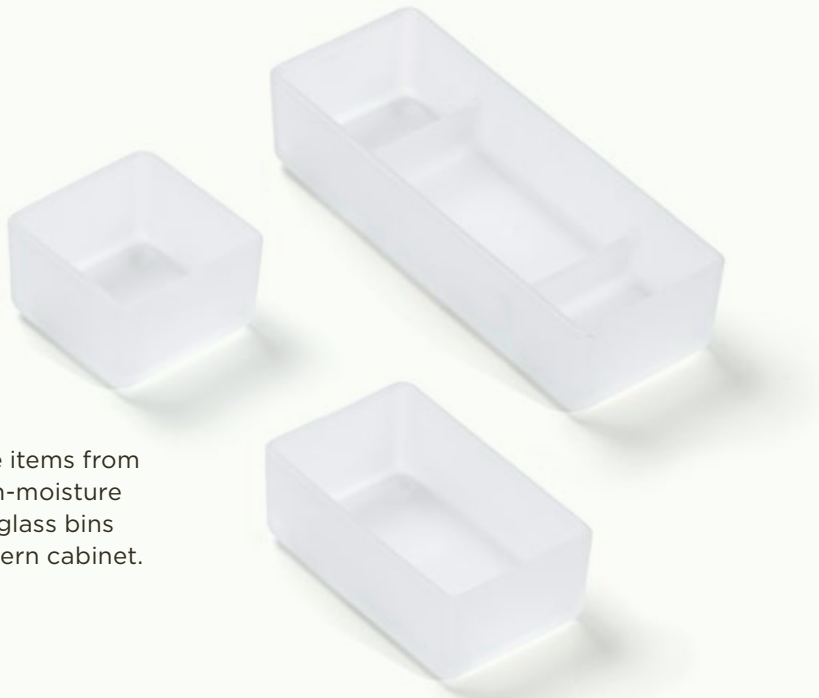

GLASS STORAGE BINS

Maximize storage space and keep loose items from spilling out of the cabinet. Ideal for high-moisture environments, these stylish and sturdy glass bins are designed to seamlessly fit your Robern cabinet.