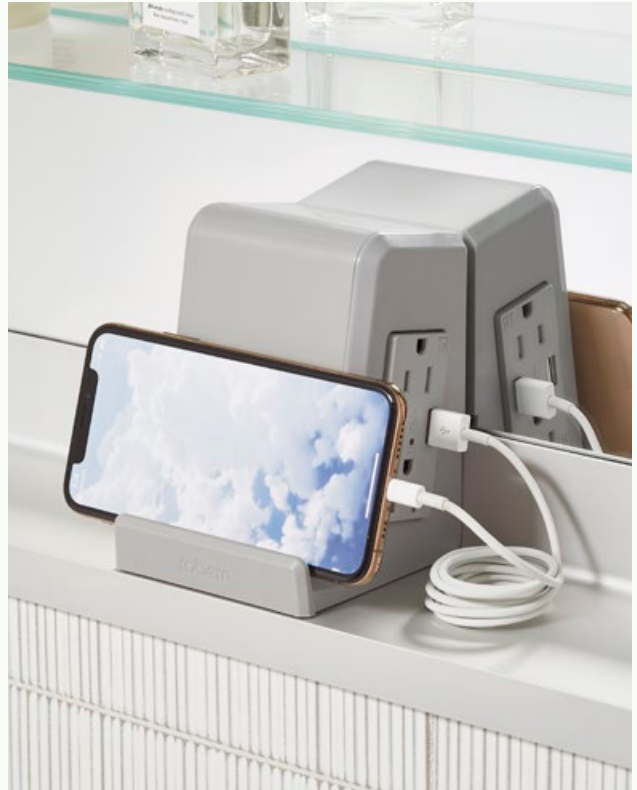

## Choose your Product

Slow-Close Hinges

Electric Upgrade

Power your styling tools and recharge your devices with built-in electrical outlets and USB ports — so you can stay connected without cluttering up your space.