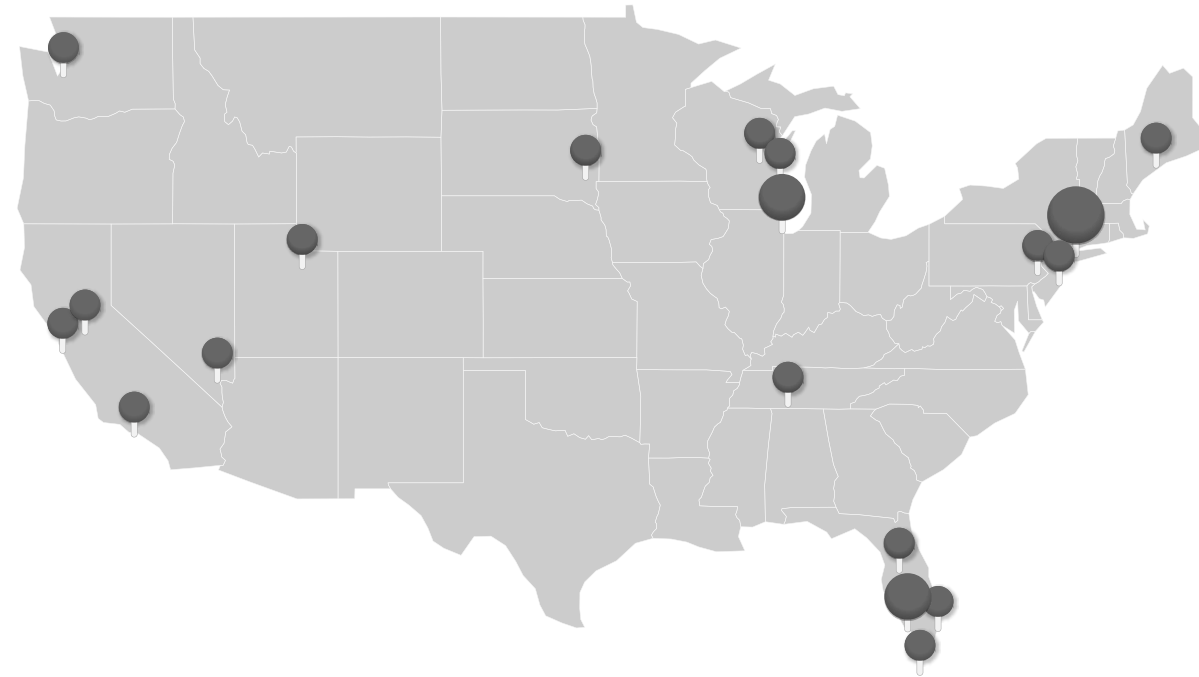

PROMINENT INSTALLATIONS

CONTIGUOUS UNITED STATES

HAWAII, U.S.

GLOBAL

- Barbados
- Canada
- Cayman Islands

PROJECT INSTALLATIONS

PROJECT	LOCATION
Century Towers	Century City, CA
Wilder Luxury Home	Orinda, CA
706 Mission	San Francisco, CA
Santa Monica Village	Santa Monica, CA
Bella Maré	Aventura, FL
Peninsula Condos	Aventura, FL
St. Regis	Bal Harbour, FL
Florenca at the Colony	Bonita Springs, FL
Tavira at Bonita Bay	Bonita Springs, FL

PROJECT	LOCATION
Marina Lagoon	Key Largo, FL
Westin Vistana Village Resort	Key West, FL
Veranda Beach Club	Longboat Key, FL
AQUA Allison Island	Miami, FL
Mosaic	Miami Beach, FL
Bentley Village	Naples, FL
Fiddler's Creek	Naples, FL
Seasons at Naples Cay	Naples, FL
St. Tropez	Naples, FL

PROJECT	LOCATION
Sheraton Vistana Villages	Orlando, FL
Westin Princeville Ocean Resort	Kauai, HI
Ocean Villas	Maui, HI
Westin Ka'anapali Resort	Maui, HI
City Site	Chicago, IL
Trump Towers	Chicago, IL
Wanda Vista	Chicago, IL
99 Franklin Street	Bangor, ME
99 Hudson	Jersey City, NJ
380 Newark Avenue	Jersey City, NJ
The Lofts at Pier Village	Long Branch, NJ
Hulfish North	Princeton, NJ
Avora	Weehawken, NJ
Churchill Casino	Las Vegas, NV
Mandarin Oriental Residences	Las Vegas, NV
2439 38th Street	Astoria, NY
153 Green Street	New York, NY
205 Freeman Street	New York, NY
651 Bushwick	New York, NY
856 Washington Avenue	New York, NY
1048 Manhattan Avenue	New York, NY
Boro Park Complex	New York, NY
Element 88	New York, NY
Union Street	New York, NY
1010 Park Avenue	New York, NY
1059 3rd Avenue	New York, NY
10 Madison Square West	New York, NY
30 E 31st Street	New York, NY
56 Leonard Street	New York, NY
80/81 Street	New York, NY
92 Morningside Drive	New York, NY
99 Church Street	New York, NY
108 Chambers Street	New York, NY